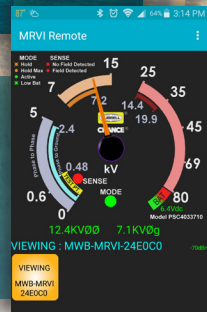

Multi-Range Voltage Indicator (MRVI)

- Bluetooth® connectivity for mobile app display
- Large, bright analog display with hold feature
- Extended range up to 80kV phase-to-phase

Bluetooth Display