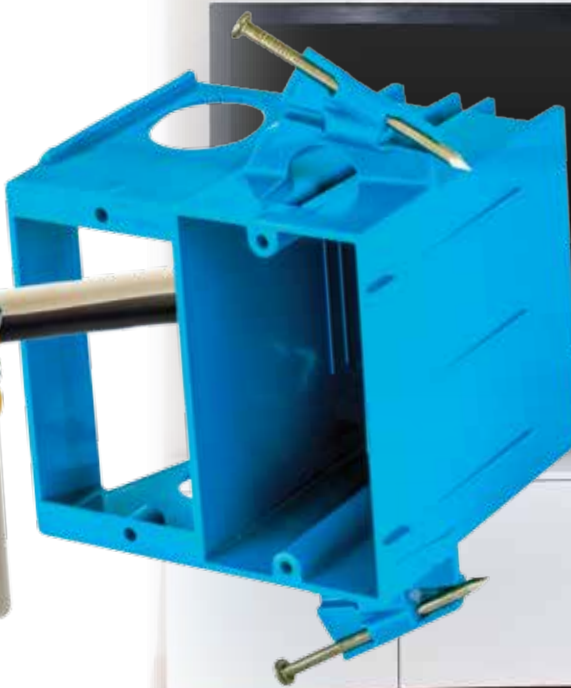

Smart Solutions for AV Installation in your Home

- ✓ Organized and hidden wires
- ✓ 15A, 125V receptacles
- ✓ Simple installation

Bryant provides multiple solutions for in-home AV installations. With recessed plastic boxes and receptacles, low voltage cables and power cords are organized and protected. All wires stay hidden behind wall units and entertainment centers, allowing for a clean and flushed look. Products are offered in various color options to compliment or blend into any décor.

- Feed through opening organizes and protects low voltage cables
- Flush design fits behind wall mount flat panel TVs, a/v equipment, wall units, artwork, mounts
- Tamper-resistant duplex receptacles promote safety and provide two 15A, 125V NEMA 5-15R power outlets
- Simple installation - easily mounts to box with screws

trade**SELECT**® net**SELECT**®

Recessed 2-Gang Receptacles

- 15A 125V Tamper-Resistant Duplex Receptacle
- Pass-Thru Opening

Description	Catalog Number
Ivory	RR1512I
Light Almond	RR1512LA
White	RR1512W

- 15A 125V Tamper-Resistant Duplex Receptacle
- 4 Port Snap Fit Opening

- KO from 1/2 inch to 2 inches
- 4 Inch Deep with 54 Cubic Inch Capacity

Description	Catalog Number
Steel Box	HBL985
Low Voltage Partition	HBL989

Recessed 1-Gang Receptacle

- 15A 125V Tamper-Resistant Duplex Receptacle
- Box Mount