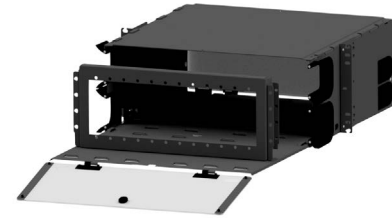

### Next generation enclosures expand on capacity, access and ease of installation

Hubbell's new FCR-X enclosures deliver innovation and enhancements to splice capacity, cable management and port administration. The 17-inch depth maximizes space for interconnections, splice trays and cable slack storage. The slide-out, tilt-down bottom tray and two removable top covers provide optimum internal access, from the front to the rear of enclosure. A user-friendly clip-on labeling system facilitates port assignments and accepts user-generated labels. Cable management features and hardware optimizes cable bend radius for standards-compliant installation.

#### Features

- 17-inch depth relieves cable congestion
- Two removable top covers for optimum internal access
- Patented cable bend relief bezels
- Easy entry rear grommets
- User-friendly clip-on labeling on front door
- Magnetic catches to secure front door and push-pins on rear door
- Slide-out, tilt-down bottom tray allows for optimum access to adapter cassettes and panels
- Easy push tab to secures bottom tray
- 16 gauge steel construction
- 19" and 23" universal rack mounting brackets
- Optional lock kits for front and rear plexi doors
- 9 staggered slots available in a 2U elevation
- 12 vertical slots available in a 4U elevation

## FCR-X Series Enclosures

Configuration	FSP Panels	Splice Trays	Maximum LC Ports	Catalog No.
1U	3	3	72	<b>FCR1U3SPX</b>
2U	6	6	114	<b>FCR2U6SPX</b>
2U, Staggered Slots	9	6	216	<b>FCR2U9SPX</b>
3U	12	12	288	<b>FCR3U12SPX</b>
4U, Vertical Slots	12	16	288	<b>FCR4U12SPVX</b>
4U	15	16	360	<b>FCR4U15SPX</b>