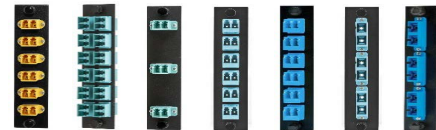

FSP Adapter Panels

Strand Count	Fiber Type	Color	Catalog No.
12	LC Duplex	Aqua	FSPNLCDS6AQ
12	LC Duplex	Blue	FSPNLCDS6B
12	LC Duplex	Yellow	FSPNLCDS6Y
6	SC Duplex	Aqua	FSPNSCDS3AQ
6	SC Duplex	Blue	FSPNSCDS3B
24	LC Duplex	Aqua	FSPNLCDS12AQ
6	LC Duplex	Aqua	FSPNLCDS3AQ

Our Most Popular FSP Adapter Panels

- Premium zirconia ceramic components
- Multimode or singlemode use

Cassettes

Fiber	Ports	Port Configuration	Color	Catalog No.
OM4	24	2 LC Duplex to 2 MPO	Aqua	OCLCD50G4
OM4	24	2 LC Duplex to 2 MPO	Aqua	OCLCQ50G4
OM4	24	2 LC Duplex to 2 MPO	Violet	OCLCD50G4VI
OM4	12	2 LC Duplex to MPO	Aqua	OCLC50G4
OS2	24	2 LC Duplex to 2 MPO	Blue	OCLCDSM