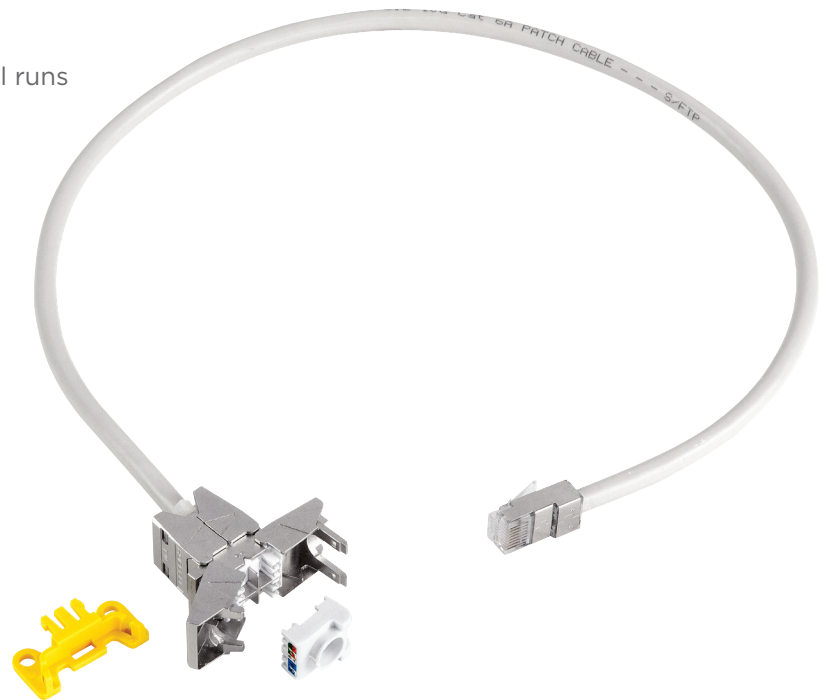

HUBBELL Premise Wiring

MPTL Assembly with Cobra-Lock™ Termination

Buildings are getting more intelligent. Links terminated with modular plugs help accelerate integration of APs, cameras, and other building systems to the IP network.

Hubbell's versatile MPTL assembly with Cobra-Lock termination was designed to tackle all direct-attach applications. The compact coupler provides fast, reliable, and secure installation. Perfect for applications with limited space which can't accept traditional field terminating plugs. Terminate and ensure integrity without special tools.

Test to MPTL limits and submit results to qualify for our comprehensive 25-year Mission Critical application assurance warranty.

Features:

- Bootless plug for AP and camera applications with limited space
- C6A shielded performance for full backward compatibility and use with unshielded and shielded applications
- Secure anywhere with unique mounting clip, included
- Easy to re-terminate
- Non-terminated option for extending horizontal runs
- Verified to Cat6A MPTL limits
- Wires secured under constant pressure
- Plenum rated and UL Listed

Applications:

- Security cameras
- APs
- PoE lighting
- POS terminals
- Building automation systems
- AV over IP
- Industrial automation