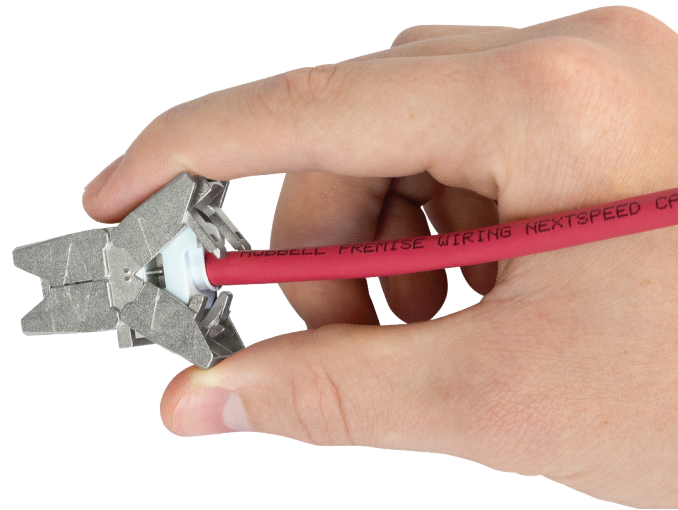

HUBBELL Premise Wiring

MPTL Assembly with Cobra-Lock™ Termination

Buildings are getting more intelligent. Links terminated with modular plugs help accelerate integration of APs, cameras, and other building systems to the IP network.

Hubbell's versatile MPTL assembly with Cobra-Lock termination was designed to tackle all direct-attach applications. The compact coupler provides fast, reliable, and secure installation. Perfect for applications with limited space which can't accept traditional field terminating plugs. Terminate and ensure integrity without special tools.

Test to MPTL limits and submit results to qualify for our comprehensive 25-year Mission Critical application assurance warranty.

Features:

- Bootless plug for AP and camera applications with limited space
- C6A shielded performance for full backward compatibility and use with unshielded and shielded applications
- Secure anywhere with unique mounting clip, included
- Easy to re-terminate
- Non-terminated option for extending horizontal runs
- Verified to Cat6A MPTL limits
- Wires secured under constant pressure
- Plenum rated and UL Listed

Applications:

- Security cameras
- APs
- PoE lighting
- POS terminals
- Building automation systems
- AV over IP
- Industrial automation

Ordering Information

6A Coupler MPTL Assembly with Cobra-Lock Termination