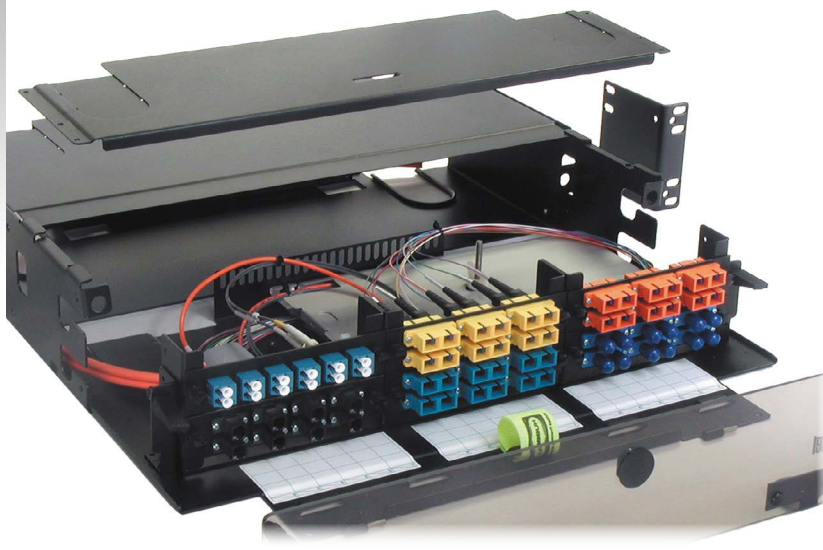

FCR Series Premium Rack Mount Solution

Next generation enclosures expand capacity and access

Hubbell's FCR enclosures feature enhancements to capacity, cable management and administration. The 17-inch depth maximizes space for interconnections, splice trays and cable storage. The L-shaped slide-out cover permits full internal access, while improving dust shielding and tamper resistance. A user-friendly clip-on labeling system facilitates administration and accepts user-generated labels. Cable management features and hardware maintain cable bend radius for standards-compliant installation.

FEATURES

- 17-inch depth relieves cable congestion
- Easy access slide-out top
- Patented cable bend relief bezels
- Easy entry rear grommets
- User-friendly clip-on labeling
- Magnetic door latch (2U, 3U, 4U)
- Slide out inner drawer allows for maximum access
- Easy access plunger secures tray
- 16 gauge steel construction
- 19" and 23" rack mount options
- 9SP available in the 2U staggered configuration

Vertical Panel Mounting
FCR2U9SP and FCR4U15SP

Compatibility

- Hubbell FSP panels
- OC Series cassettes
- OC Series splice cassettes

FCR Series Premium Rack Mount Solution

FCR Series Enclosures

Configuration	FSP Panels	Splice Trays	Maximum LC Ports	Catalog No.
1U	3	3	72	FCR1U3SP
1U, Locking	3	3	72	FCR1U3SPL
2U	6	6	144	FCR2U6SP
2U, Locking	6	6	144	FCR2U6SPL
2U	6	6	216	FCR2U9SP
2U, Locking	6	6	216	FCR2U9SPL
3U	12	12	288	FCR3U12SP
4U	15	16	360	FCR4U15SP
4U, Locking	15	16	360	FCR4U15SPL