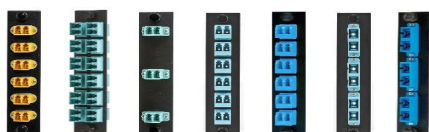

FCR Series Premium Rack Mount Solution

Next generation enclosures expand capacity and access

Hubbell's FCR enclosures feature enhancements to capacity, cable management and administration. The 17-inch depth maximizes space for interconnections, splice trays and cable storage. The L-shaped slide-out cover permits full internal access, while improving dust shielding and tamper resistance. A user-friendly clip-on labeling system facilitates administration and accepts user-generated labels. Cable management features and hardware maintain cable bend radius for standards-compliant installation.

FEATURES

- 17-inch depth relieves cable congestion
- Easy access slide-out top
- Patented cable bend relief bezels
- Easy entry rear grommets
- User-friendly clip-on labeling
- Magnetic door latch (2U, 3U, 4U)
- Slide out inner drawer allows for maximum access
- Easy access plunger secures tray
- 16 gauge steel construction
- 19" and 23" rack mount options
- 9SP available in the 2U staggered configuration

Vertical Panel Mounting
FCR2U9SP and FCR4U15SP

Compatibility

- Hubbell FSP panels
- OC Series cassettes
- OC Series splice cassettes

FCR Series Premium Rack Mount Solution

FCR Series Enclosures

Configuration	FSP Panels	Splice Trays	Maximum LC Ports	Catalog No.
1U	3	3	72	FCR1U3SP
1U, Locking	3	3	72	FCR1U3SPL
2U	6	6	144	FCR2U6SP
2U, Locking	6	6	144	FCR2U6SPL
2U	6	6	216	FCR2U9SP
2U, Locking	6	6	216	FCR2U9SPL
3U	12	12	288	FCR3U12SP
4U	15	16	360	FCR4U15SP
4U, Locking	15	16	360	FCR4U15SPL

Our Most Popular FSP Adapter Panels

- Premium zirconia ceramic components
- Multimode or singlemode use

FSP Adapter Panels

Ports	Type	Color	Catalog No.
12	LC Duplex	Aqua	FSPNLCDS6AQ
12	LC Duplex	Blue	FSPNLCDS6B
12	LC Duplex	Yellow	FSPNLCDS6Y
6	SC Duplex	Aqua	FSPNSCDS3AQ
6	SC Duplex	Blue	FSPNSCDS3B
24	LC Duplex	Aqua	FSPNLCDS12AQ
6	LC Duplex	Aqua	FSPNLCDS3AQ