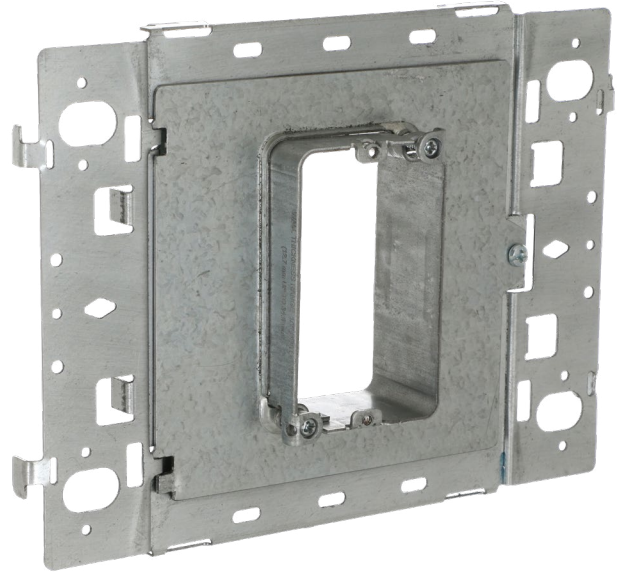


Install electrical boxes easily with new RACO Ultimate G series brackets

Brackets for electrical boxes can speed up installation. RACO's new Ultimate G series brackets make it easy, maximizing jobsite flexibility.

The G series allows installers to quickly secure any RACO 4" or 4-11/16" box and corresponding mud ring. Snap to stud or RACO's new open center bracket. These new brackets allow hands-free installation.

These new brackets save time and labor. The gangable design makes it easy to add boxes on either side, reducing SKUs.

Brackets are available individually or with our most popular STAB-iT® boxes or Hinged Adjustable Mud Rings built in.

Ultimate G series brackets are part of RACO's ProReady™ solutions line. Perfect for prefab, they drive installation simplicity and efficiency!

Learn more about Ultimate G series brackets from RACO. Contact your Hubbell sales representative or visit www.hubbell.com/raco/en.