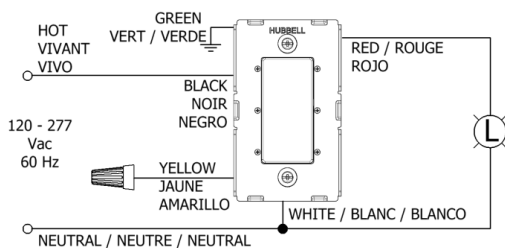

Replace switches with ScrubSwitch devices

- Totally smooth surface with high impact and chemical resistance withstands cleaning levels required for high touch patient areas
- Compatible with common lighting loads: LED, incandescent, fluorescent
- 10A/120V, 8A/277V, 1/2HP
- Single pole and 3 & 4-way applications
- Plastic and stainless-steel plate options

ScrubSwitch Series Ordering Information

Description	Amp/Voltage Rating	Color Finish	Hubbell Cat.#	Single Pole
				3&4 Way
Proximity Tap Switch, 1 Gang with stainless steel cover plate		Stainless	WSS1277SS	
Proximity Tap Switch, 1 Gang with ABS antimicrobial plastic cover plate	10 Amp 120 Volt AC 8 Amp 277 Volt AC LED, CFL Fluorescent, Tungsten, 1/2 HP	White	WSS1277PW	
Proximity Tap Switch, 2 Gang with ABS antimicrobial plastic cover plate		White	WSS2277PW	
Proximity Tap Switch, base module only 1-Gang add cover plate		White	WSS1277	
Stainless steel cover plate 1-Gang	NA	Stainless	WSS1SS	
ABS antimicrobial plastic cover 1-Gang	NA	White	WSS1PW	
ABS antimicrobial plastic cover 2-Gang	NA	White	WSS2PW	

All units can be used as SP, 3 & 4-way, additional ScrubSwitches need to be used
Do not use a mechanical switch.

WSS1277PW 1 Gang

WSS2277PW 2 Gang

Single-Pole ScrubSwitch

Three-way ScrubSwitch