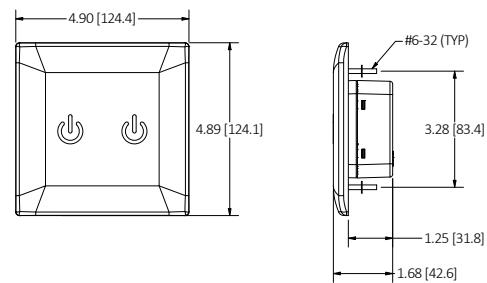

WSS2277PW 2 Gang