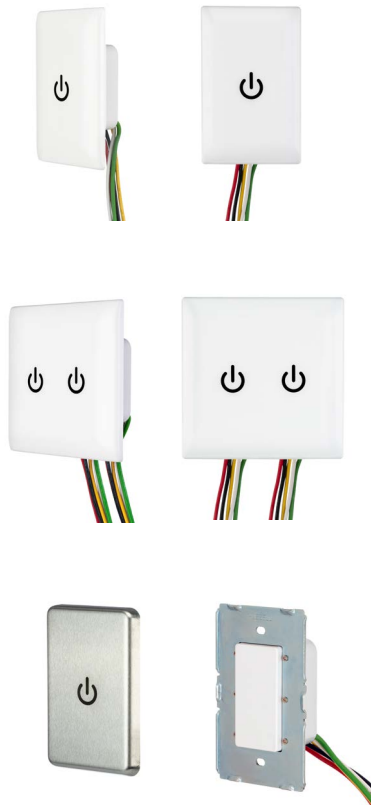

Crevices often can't be cleaned, allowing bacteria growth

- Gaps and seams between the toggle and the plate
- Wall plate screw heads

When cleaning becomes the problem

- Using too much solution or spraying it directly on the switch
- Damage to the wall plate, including discoloration and cracking
- Solution enters the interior of the switch and burns out the device

Replace switches with ScrubSwitch devices

- Totally smooth surface with high impact and chemical resistance withstands cleaning levels required for high touch patient areas
- Compatible with common lighting loads: LED, incandescent, fluorescent
- 10A/120V, 8A/277V, 1/2HP
- Single pole and 3 & 4-way applications
- Plastic and stainless-steel plate options

Perfect for

- Patient rooms and bathrooms
- Nurse stations
- Public spaces
- Laboratories

Hospital high touch areas that require more rigorous cleaning need ScrubSwitch devices from Hubbell

ScrubSwitch™ sealed switches

ScrubSwitch Series Ordering Information

Description	Amp/Voltage Rating	Color Finish	Hubbell Cat.#	Single Pole
				3&4 Way
Proximity Tap Switch, 1 Gang with stainless steel cover plate		Stainless	WSS1277SS	
Proximity Tap Switch, 1 Gang with ABS antimicrobial plastic cover plate	10 Amp 120 Volt AC 8 Amp 277 Volt AC LED, CFL Fluorescent, Tungsten, 1/2 HP	White	WSS1277PW	
Proximity Tap Switch, 2 Gang with ABS antimicrobial plastic cover plate		White	WSS2277PW	
Proximity Tap Switch, base module only 1-Gang add cover plate		White	WSS1277	
Stainless steel cover plate 1-Gang	NA	Stainless	WSS1SS	
ABS antimicrobial plastic cover 1-Gang	NA	White	WSS1PW	
ABS antimicrobial plastic cover 2-Gang	NA	White	WSS2PW	