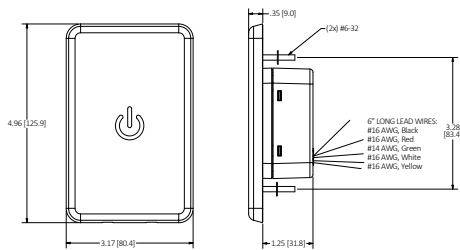

Description	Amp/Voltage Rating	Color Finish	Hubbell Cat.#	Single Pole
				3&4 Way
Proximity Tap Switch, 1 Gang with stainless steel cover plate		Stainless	WSS1277SS	
Proximity Tap Switch, 1 Gang with ABS antimicrobial plastic cover plate	10 Amp 120 Volt AC 8 Amp 277 Volt AC LED, CFL Fluorescent, Tungsten, 1/2 HP	White	WSS1277PW	
Proximity Tap Switch, 2 Gang with ABS antimicrobial plastic cover plate		White	WSS2277PW	
Proximity Tap Switch, base module only 1-Gang add cover plate		White	WSS1277	
Stainless steel cover plate 1-Gang	NA	Stainless	WSS1SS	
ABS antimicrobial plastic cover 1-Gang	NA	White	WSS1PW	
ABS antimicrobial plastic cover 2-Gang	NA	White	WSS2PW	

All units can be used as SP, 3 & 4-way, additional ScrubSwitches need to be used
Do not use a mechanical switch.

WSS1277PW 1 Gang