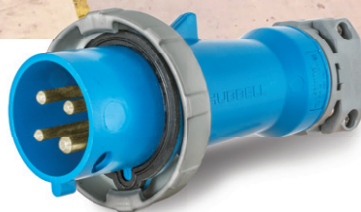

# IEC Pin & Sleeve Devices

## ADVANTAGE SERIES UL 2682 SWITCH-RATED PIN AND SLEEVE

are approved as a disconnecting means for both motor and branch circuits providing the ultimate in safety.