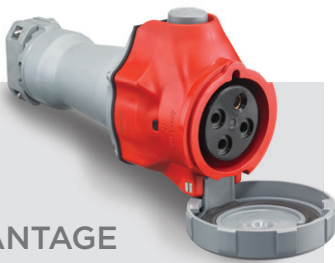

# IEC Pin & Sleeve Devices

## ADVANTAGE SERIES UL 2682 SWITCH-RATED PIN AND SLEEVE

are approved as a disconnecting means for both motor and branch circuits providing the ultimate in safety.

### IEC 60309 Singularity Rated Device

Mates with existing installed base of IEC 60309-2 pin and sleeve devices.

### Power Indicating LED Lights

Highly visible, long lasting LED lights provide visual verification of power when connected.