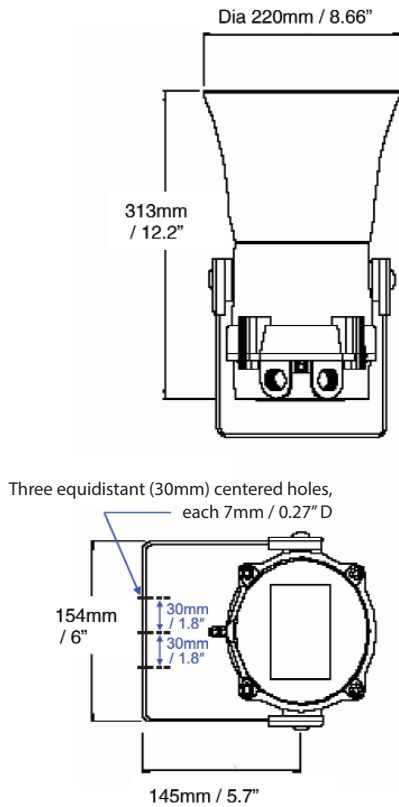

25 Watt IEC/ATEX Speakers

13381-001 to 13381-004, 13381-102

Dimensional Drawing