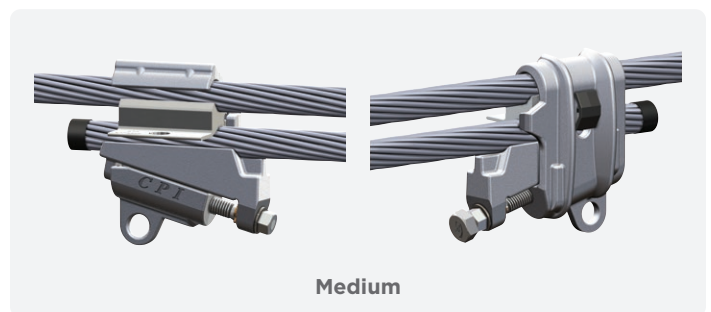

## Simplify installation with BURNDY CPI Shear Bolt WEJTAP now featuring captive interface

The CPI Shear Bolt WEJTAP has undergone a major upgrade: the interface is now integral to the connector. An industry staple for decades, the CPI Shear Bolt WEJTAP connectors use wedge technology to create a reliable and long-lasting connection. In conjunction with a spring C Body, wedge, and shear bolt, the interface is essential to making a secure connection. With the interface secured to the body, installation becomes significantly easier.

Bolted WEJTAP connectors provide excellent reliability and service. They are comprised of a C Body that acts as a spring to ensure proper compression is applied to the connection for the life of its application. The compression is created by a wedge and bolt that shears at the proper torque which takes the guess work out of knowing how tight is tight. The interface is made from EC grade aluminum and ensures the electrical energy is transferred with minimal losses.

The interface is now “captive” to the C Body, which prevents it from “falling” during installation. The system acts as a third hand so the installer can focus on making the connection and not worry about the interface moving. This system greatly simplifies installation with gloves or hot sticks.

Current users of the CPI Bolted WEJTAP connectors can easily convert to the new Captive Interface version by simply adding the suffix “F” to the end of the standard catalog number.

The new WEJTAP from BURNDY is available today to improve the stability and reliability of wired connections for electrical utilities. The connector family will be offered for wire sizes ranging from #6 to 636 kcmil.