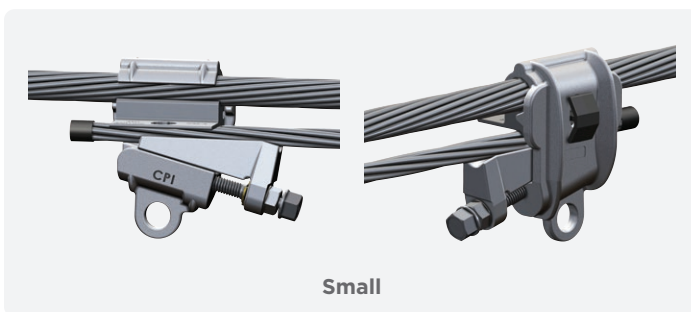

## Simplify installation with BURNDY CPI Shear Bolt WEJTAP now featuring captive interface

The CPI Shear Bolt WEJTAP has undergone a major upgrade: the interface is now integral to the connector. An industry staple for decades, the CPI Shear Bolt WEJTAP connectors use wedge technology to create a reliable and long-lasting connection. In conjunction with a spring C Body, wedge, and shear bolt, the interface is essential to making a secure connection. With the interface secured to the body, installation becomes significantly easier.

Bolted WEJTAP connectors provide excellent reliability and service. They are comprised of a C Body that acts as a spring to ensure proper compression is applied to the connection for the life of its application. The compression is created by a wedge and bolt that shears at the proper torque which takes the guess work out of knowing how tight is tight. The interface is made from EC grade aluminum and ensures the electrical energy is transferred with minimal losses.

The interface is now “captive” to the C Body, which prevents it from “falling” during installation. The system acts as a third hand so the installer can focus on making the connection and not worry about the interface moving. This system greatly simplifies installation with gloves or hot sticks.

Current users of the CPI Bolted WEJTAP connectors can easily convert to the new Captive Interface version by simply adding the suffix “F” to the end of the standard catalog number.

The new WEJTAP from BURNDY is available today to improve the stability and reliability of wired connections for electrical utilities. The connector family will be offered for wire sizes ranging from #6 to 636 kcmil.