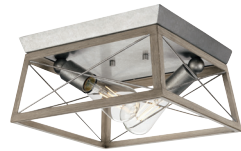

## GALVANIZED

**P350022-141**  
9-1/2" sq., 7-5/8" ht.

**P350039-141**  
12" sq., 6" ht.

**P250067-141-WB**  
22" sq., 17" ht.

**P710012-141**  
6.875" W., 12" ht.

**P500041-141**  
10" sq. x 9" H.

**P400047-141**  
22" sq., 17" ht.

**P400048-141**  
38" L., 10" W., 9" ht.

\*All fixtures also available in  Matte Black  Antique Bronze and  Graphite

 **PROGRESS**  
LIGHTING™