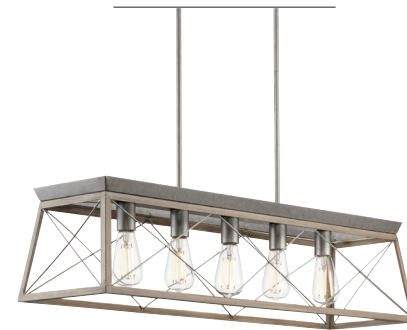

## GALVANIZED

**P350022-141**  
9-1/2" sq., 7-5/8" ht.

**P350039-141**  
12" sq., 6" ht.

**P250067-141-WB**  
22" sq., 17" ht.

**P710012-141**  
6.875" W., 12" ht.

**P500041-141**  
10" sq. x 9" H.

**P400047-141**  
22" sq., 17" ht.

**P400048-141**  
38" L., 10" W., 9" ht.

\*All fixtures also available in  Matte Black  Antique Bronze and  Graphite

 **PROGRESS**  
LIGHTING™