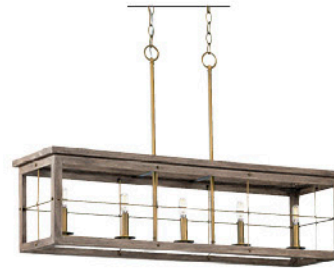

HEDGEROW COLLECTION

DISTRESSED BRASS

P350197-175
10-3/8" sq., x 8" ht.

P400253-175
12-3/8" sq., x 12-7/8" ht.

P400254-175
40" L., x 11-3/8" W., x 11" ht.

P500317-175
10-3/8" sq., x 19-3/8" ht.

*All fixtures also available in  Brushed Nickel