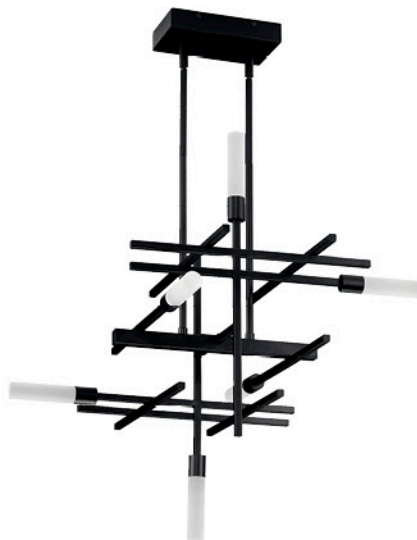

QUADRANT LED COLLECTION

MATTE BLACK

P350209-031-30
20" dia., x 4" ht.

P400264-031-30
26-1/8" dia., x 26-1/8" ht.

P710103-031-30
8" W., x 24" ht.