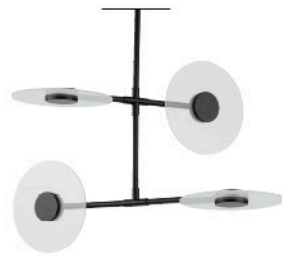

SPOKE LED COLLECTION

P400255-009-30
Brushed Nickel
25-1/2" dia., x 27-1/8" ht.

P400255-031-30
Matte Black
25-1/2" dia., x 27-1/8" ht.

P500318-009-30
Brushed Nickel
17-3/4" dia., 6-1/2" ht.

P500318-031-30
Matte Black
17-3/4" dia., 6-1/2" ht.