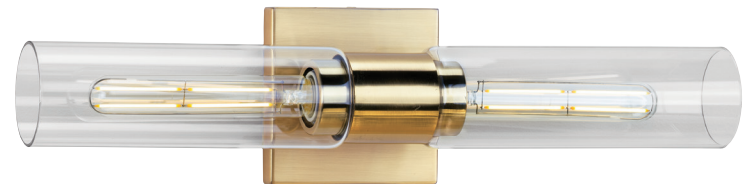

CLARION COLLECTION

SATIN BRASS

P500241-012
9" dia., 11-3/8" ht..

P500242-012
10-1/2" dia., 15-7/8" ht.

P300299-012
5" W, 12-5/8" ht.

P300300-012
20-3/8" W., 5" ht.

All fixtures also available in ● Matte Black -031 ● Brushed Nickel -009 ● Polished Nickel -104

 **PROGRESS**
LIGHTING™