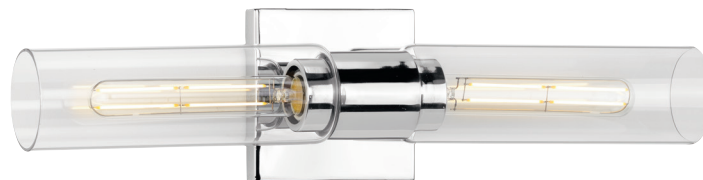

CLARION COLLECTION

P500241-104
Polished Nickel
9" dia., 11-3/8" ht..

P500242-104
Polished Nickel
10-1/2" dia., 15-7/8" ht.

P300299-015
Polished Chrome
5" W., 12-5/8" ht.

P300300-015
Polished Chrome
20-3/8" W., 5" ht.

All fixtures also available in ● Brushed Nickel -009 ● Satin Brass -012

 **PROGRESS**
LIGHTING™