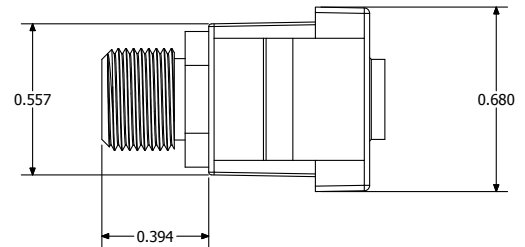

xx = Color: **AL** (Almond), **BK** (Black), **EI** (Electric Ivory), **GY** (Gray), **OW** (Office White), and **W** (White)

DIMENSIONS

ACCESSORIES

Hubbell iSTATION Modular Face Plate Frames

	1-Gang	2-Gang
Office White	IMF1xx	IMF2xx