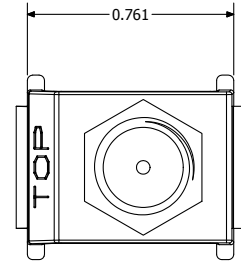

xx = Color: **AL** (Almond), **BK** (Black), **EI** (Electric Ivory), **GY** (Gray), **OW** (Office White), and **W** (White)

DIMENSIONS

ACCESSORIES

Hubbell iSTATION Modular Face Plate Frames

	1-Gang	2-Gang
Office White	IMF1xx	IMF2xx