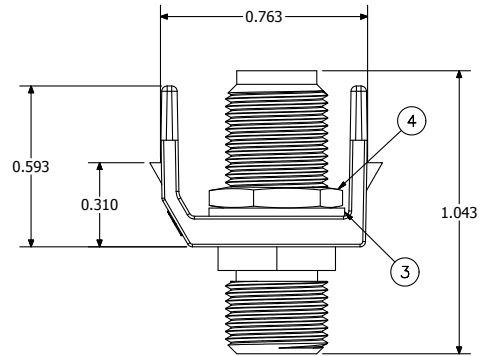

ORDERING INFORMATION

Hubbell iSTATION F-Connector Gold 3GHz

Description	Unit of Measure	Catalog Number
Pass-thru, F/F coupler	1 per bag	SFF3Gxx

xx = Color: **AL** (Almond), **BK** (Black), **EI** (Electric Ivory), **GY** (Gray), **OW** (Office White), and **W** (White)

DIMENSIONS

ACCESSORIES

Hubbell iSTATION Modular Face Plate Frames

	1-Gang	2-Gang
Office White	IMF1xx	IMF2xx

xx = Color: **AL** (Almond), **BK** (Black), **EI** (Electric Ivory), **GY** (Gray), **OW** (Office White), and **W** (White)

USB 2.0 Full Speed 110 Extenders

Description	Color	Catalog Number
Module 1-U	Black	IMU1101BK
	Electric Ivory	IMU1101EI
	Gray	IMU1101GY
	Office White	IMU1101OW
	White	IMU1101W

Hubbell iSTATION Keystone Modules

Description	Catalog Number
Keystone, 2-port, flat, 1-unit	IM2K1xx

xx = Color: **AL** (Almond), **BK** (Black), **EI** (Electric Ivory), **GY** (Gray), **OW** (Office White), and **W** (White)

HDMI 110 Extender Modules

Description	Catalog Number
110 UTP 2-unit HDMI extender (pair)	IMH110ST2xx

xx = Color: **BK** (Black), **EI** (Electric Ivory), **GY** (Gray), **OW** (Office White), and **W** (White)

Hubbell iSTATION VGA and 3.5mm 110 Extender, 1.5-Unit

Color	Catalog Number
Black	IM15311015BK
Electric Ivory	IM15311015EI
Gray	IM15311015GY
Office White	IM15311015OW
White	IM15311015W