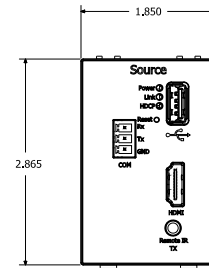

DIMENSIONS