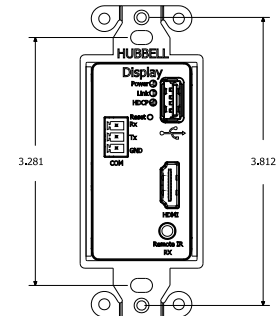

ORDERING INFORMATION

HDBaseT Frames and Modules

Description	Installation	Color	Style Line® Frame	3-Unit Module
110 HDBaseT HDMI, USB, RS232, IR extender (pair), 5V DC	Single 4-pair UTP Cable	Black	ISFHDBT3BK	IMHDBT3BK
		Electric Ivory	ISFHDBT3EI	IMHDBT3EI
		Gray	ISFHDBT3GY	IMHDBT3GY
		Light Almond/Office White	ISFHDBT3OW	IMHDBT3OW
		White	ISFHDBT3W	IMHDBT3W

DIMENSIONS