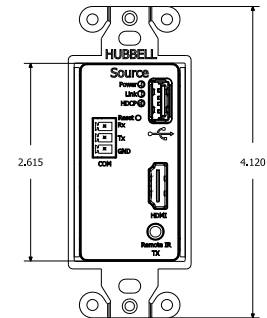

ORDERING INFORMATION

HDBaseT Frames and Modules

Description	Installation	Color	Style Line® Frame	3-Unit Module
110 HDBaseT HDMI, USB, RS232, IR extender (pair), 5V DC	Single 4-pair UTP Cable	Black	ISFHDBT3BK	IMHDBT3BK
		Electric Ivory	ISFHDBT3EI	IMHDBT3EI
		Gray	ISFHDBT3GY	IMHDBT3GY
		Light Almond/Office White	ISFHDBT3OW	IMHDBT3OW
		White	ISFHDBT3W	IMHDBT3W

DIMENSIONS