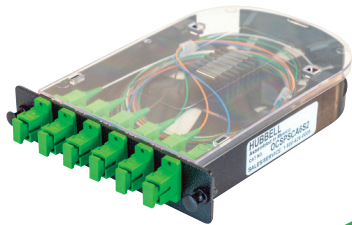

End to End Digital Infrastructure Solutions

FIBER OPTIC

- High Density Cassettes
- Patch Cords—CS and SN
- Wall Mount Enclosures
- Rack Enclosures
- Adapters
- Cables
- Splice-on Connectors

FIBERHUBB™

OPTICAL LAN

- Splitters
- SM APC Connectors
- Splice Cassettes
- SM Cable
- Hybrid Cable

COPPER

- Patch Panels
- Cobra-Lock Jacks
- NEXTSPEED Cable
- Field Terminated Plugs
- Work Area Wallplates
- Patch Cables

End to End Digital Infrastructure Solutions