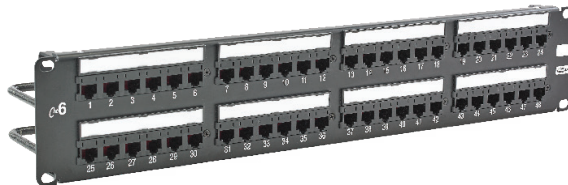

End to End Digital Infrastructure Solutions

FIBER OPTIC

- High Density Cassettes
- Patch Cords—CS and SN
- Wall Mount Enclosures
- Rack Enclosures
- Adapters
- Cables
- Splice-on Connectors

FIBERHUBB™

OPTICAL LAN

- Splitters
- SM APC Connectors
- Splice Cassettes
- SM Cable
- Hybrid Cable

COPPER

- Patch Panels
- Cobra-Lock Jacks
- NEXTSPEED Cable
- Field Terminated Plugs
- Work Area Wallplates
- Patch Cables

End to End Digital Infrastructure Solutions