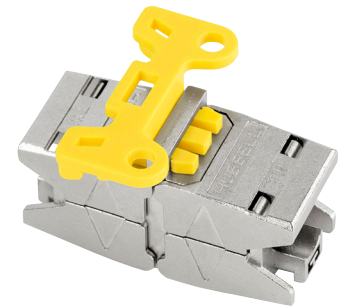

Cobra-Lock™ MPTL Solutions

Part numbers, ordering information

6A Coupler with Corbra-Lock Termination

Pre-terminated MPTL Assembly	SCP6A
Coupler	SC6A

NEXTSPEED® Field Termination MPTL Plugs

Category 6A	SP6A
Category 6A with 90° Cable Exit	SP6A90
Category 6	SP6
Category 6 with 90° Cable Exit	SP690

NEXTSPEED® Ascent Category 6A Reduced Diameter Cable

1000 feet, NVP: Plenum 71%, Riser 66%

Color	Plenum Reel in a Box	Riser Reel in a Box
Blue	C6ASPDSB	C6ASRDSB
Gray	C6ASPDSGY	C6ASRDSGY
White	C6ASPDSW	C6ASRDSW
Yellow	C6ASPDSY	C6ASRDSY

Visit our website for cable requirements, additional colors and spool option.

NEXTSPEED® Ascent Category 6A Panel Kits

19-inch, Black, COBRA-LOCK™ jacks included

Format	24-Port	48-Port
Standard	HPJ6A24	HPJ6A48
Angled	HPJ6A24A	HPJ6A48A