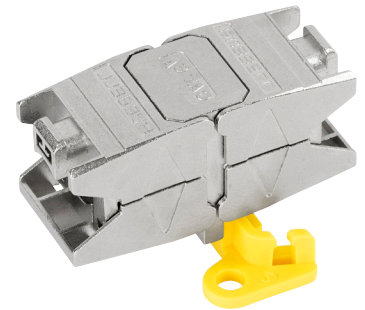

Cobra-Lock™ MPTL Solutions

Part numbers, ordering information

6A Coupler with Corbra-Lock Termination

Pre-terminated MPTL Assembly	SCP6A
Coupler	SC6A