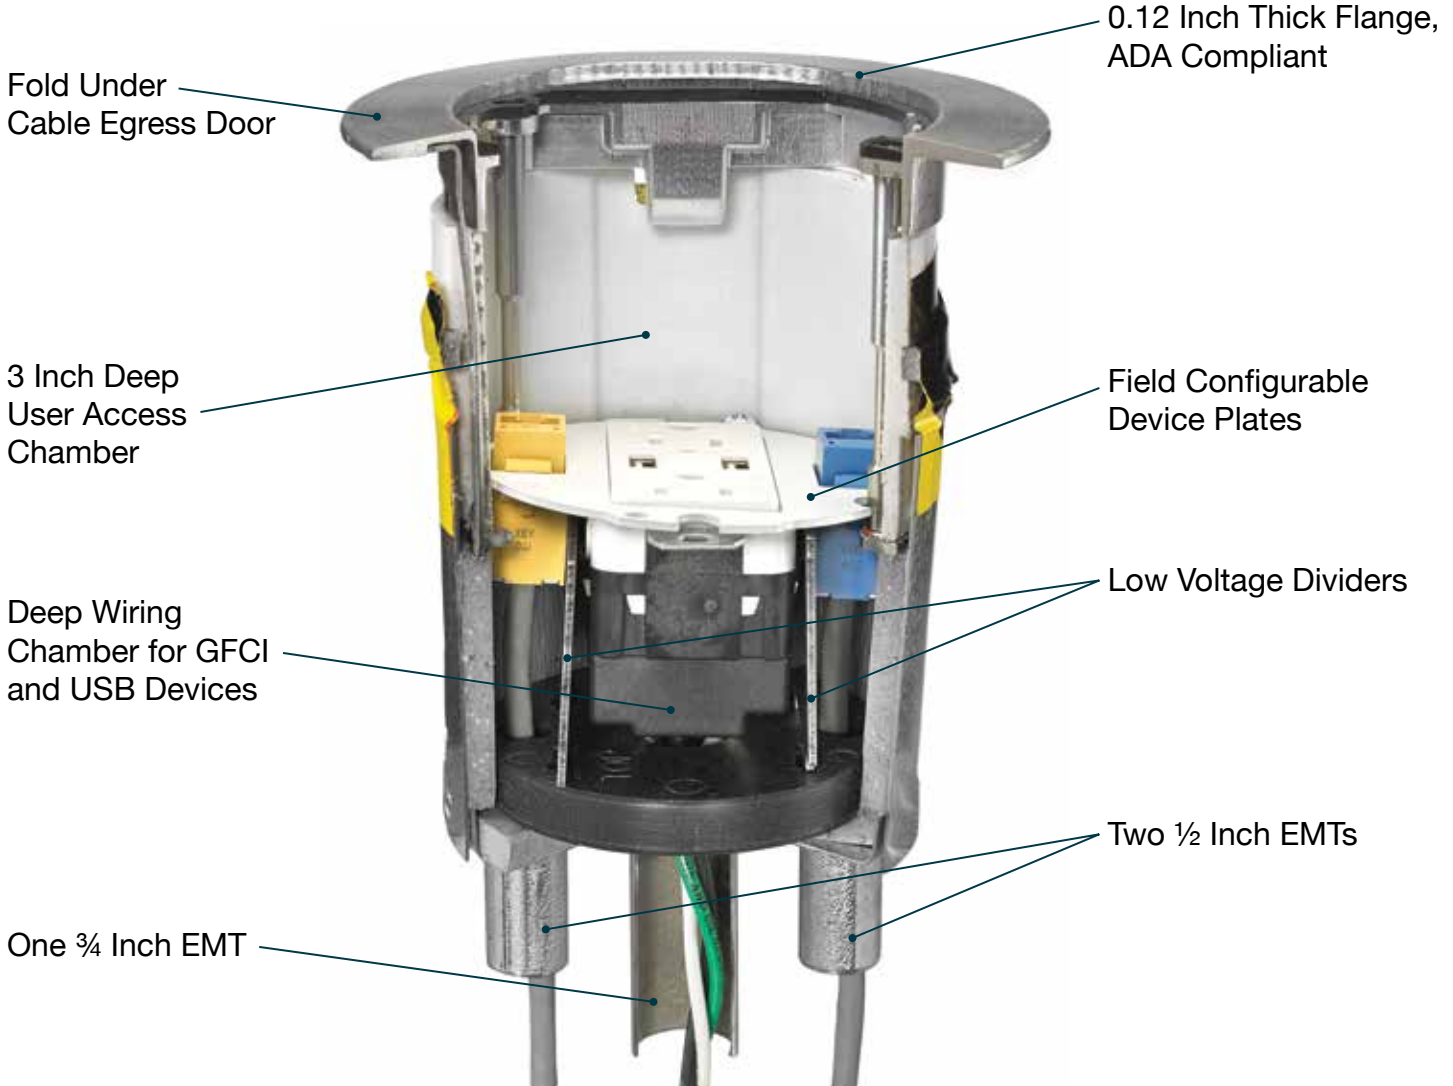

Hubbell SystemOne Recessed

Recessed 4 Inch Fire-Rated Poke-Throughs

4 Inch Fire-Rated Poke-Throughs

- Step down installation
- Maintains concrete floor fire rating up to two hours
- Junction box standard, 27 cubic inches
- (1) 3/4 inch conduit for power and (2) 1/2 inch conduits for low voltage
- For use in the City of Chicago, junction box NOT included

ScrubShield
Complies with UL514A

Ordering Information

4 Inch Fire-Rated Poke-Through	
Description	Catalog Number
4 Inch FRPT includes: Junction box and low voltage dividers.	S1R4PTFIT
4 Inch FRPT includes: Low voltage dividers, Junction box NOT included.	S1R4PTFITCHI
4 Inch FRPT includes: Quad sub-plate and junction box.	S1R4PTQUAD

Note: COVER LOAD RATING: 1,000LBS with 2x safety factor. Load applied through a 3" (76mm) mandrel in center of the cover. Static loads only.

Multi-Service Device Plates	
Description	Catalog Number
2X2 Sub-plate with one duplex device opening and two keystone jack openings*.	 S1R4SP2X2DUPLEX
2X2 Sub-plate with one Style Line® decorator device opening and two keystone jack openings*.	 S1R4SP2X2STYLE

Note: COVER LOAD RATING: 1,000LBS with 2x safety factor. Load applied through a 3" (76mm) mandrel in center of the cover. Static loads only.

Single-Service Device Plates	
Description	Catalog Number
Four single 20A receptacles. Can be wired as single or two circuit with isolated ground capability, 24 inch wire leads.	 S1R4SPQUAD
One 1.60 inch opening for 20 or 30A Twist-Lock® receptacle.	 S1R4SPTWIST
One 1.40 inch opening for simplex receptacle.	 S1R4SPSIMPLEX
One duplex device opening for power or datacom* applications.	 S1R4SPDUPLEX
One Style Line® decorator device opening for power or datacom* applications.	 S1R4SPSTYLE