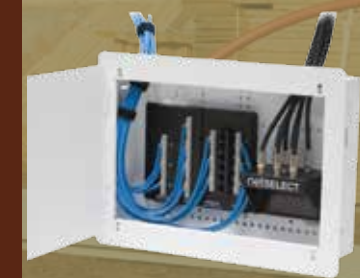

Wiring Device Selection Guide

Smart Design for Your Home

HUBBELL®
Wiring Device-Kellems

Selections are Made Easy with Builder Packages

		Wiring Devices					Wallplates and Covers			
	Basic	Switches  Toggle Switches RS Series	Combination Devices  Switch & Receptacle RC Series	Receptacles  Duplex Outlets RRTR Series	GFCI Self Test Receptacles  Ground Fault GFRST Series	Range/Dryer Receptacles  Power Outlets RR430 Series	USB Charger Receptacles  USB Outlets USB Series	Wallplate  Nylon Wallplates NP Series	Weatherproof Cover  Flip Lid Style RW51000 Series	
		Decorator	Switches  Toggle Switches RSD Series	Combination Devices  Switch & Receptacle RCD Series	Receptacles  Duplex Outlets RRDTR Series	GFCI and AFCI Receptacles  Ground Fault AF Series	Range/Dryer Receptacles  White Power Outlets RR430 Series	USB Charger Receptacles  USB Outlets USB Series	Wallplate  Screwless RCW Series	Weatherproof Cover  While-in-Use RW57000 Series
			Performance Enhancements	Switches  Lighted Decorator DSNL Series	Combination Devices  Decorator Switch RCD Series	Receptacles  Lighted Decorator DRNL Series	GFCI Self Test Receptacles  Tamper-Resistant GFTRST Series	USB Charger and Surge Suppression  USB Charging and Surge Protection USB4 and HBL5260SWA	Wallplate  Stainless Steel/Brass SS/BR Series	Weatherproof Cover  Heavy Duty Metal While-in-Use WP Series