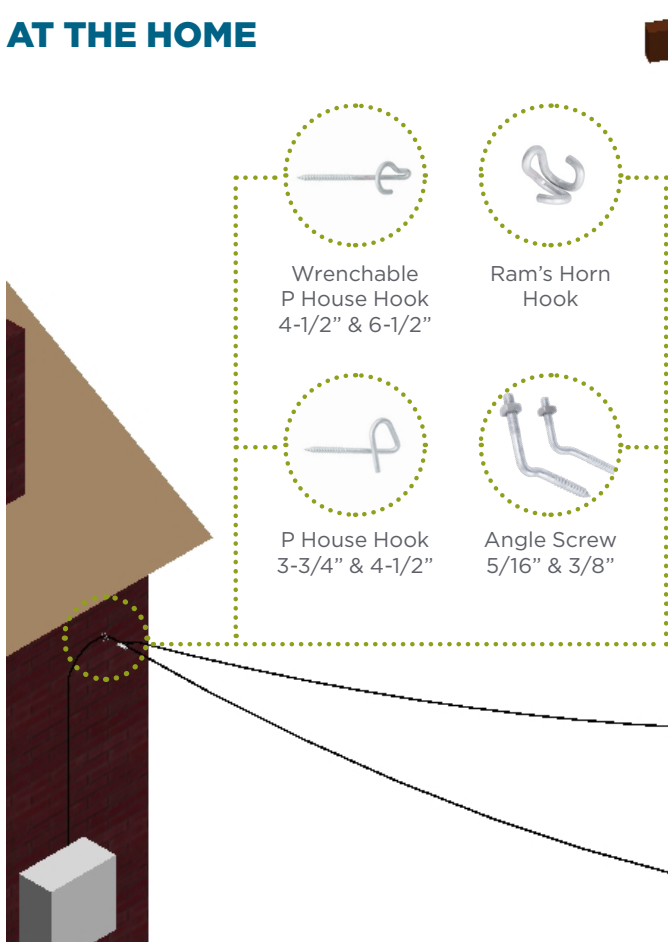

AERIAL DROP ATTACHMENTS

AT THE HOME

Wrenchable P House Hook
4-1/2" & 6-1/2"

Ram's Horn Hook

P House Hook
3-3/4" & 4-1/2"

Angle Screw
5/16" & 3/8"

MID SPAN

Q Span Clamp

C Span Clamp

E Span Clamp

O Span Clamp

Multidrop Span Clamp

Multidrop Span Clamp w/ Ground Screw

Drive Hook
5/16" and 7/16"

AT THE POLE

AT THE HOME

PART NUMBER	DESCRIPTION
PSC2170095	P House Hook 3 3/4"
PSC2170129	P House Hook 4 1/2"
PSC2170096	Wrenchable P House Hook 4 1/2"
PSC2170097	Wrenchable P House Hook 6 1/2"
CRHH	Ram's Horn Hook
PSC2170085	Angle Screw 5/16"
PSC2170086	Angle Screw 3/8"

AT THE POLE/SPAN

PART NUMBER	DESCRIPTION
PSC2050605	Drive Hook 5/16"
C2050190	Drive Hook 7/16"
CQSC	Q Span Clamp - 1/4" pig tail bolt with steel plates
CCSC	C Span Clamp - 3/8" C bolt with aluminum plates
CESC	E Span Clamp - 3/8" pig tail bolt with steel plates
COSC	O Span Clamp - 3/8" pig tail bolt with aluminum plates
PSC2080475	Multidrop Span Clamp
PSC2080572	Multidrop Span Clamp w/ Ground Screw