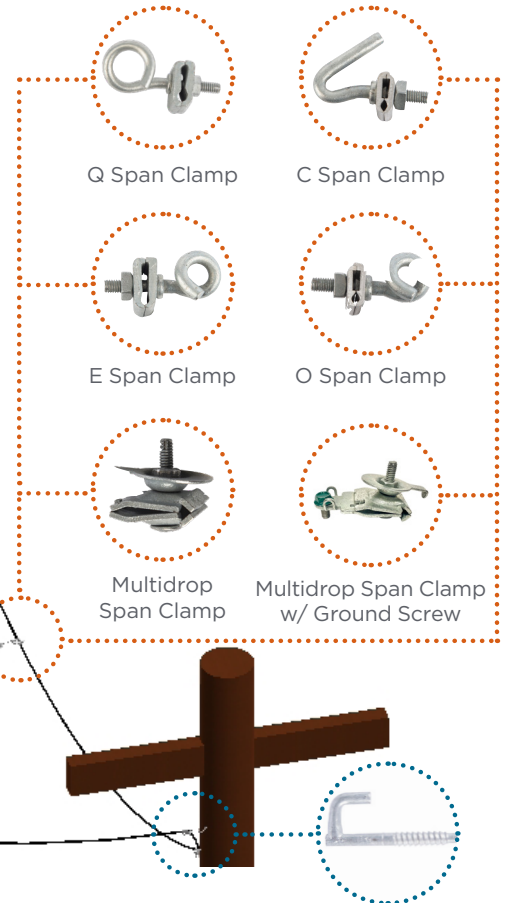

AERIAL DROP ATTACHMENTS

AT THE HOME

Wrenchable P House Hook
4-1/2" & 6-1/2"

Ram's Horn Hook

P House Hook
3-3/4" & 4-1/2"

Angle Screw
5/16" & 3/8"

MID SPAN

Q Span Clamp

C Span Clamp

E Span Clamp

O Span Clamp

Multidrop Span Clamp

Multidrop Span Clamp w/ Ground Screw

Drive Hook
5/16" and 7/16"

AT THE POLE

AT THE HOME

PART NUMBER	DESCRIPTION
PSC2170095	P House Hook 3 3/4"
PSC2170129	P House Hook 4 1/2"
PSC2170096	Wrenchable P House Hook 4 1/2"
PSC2170097	Wrenchable P House Hook 6 1/2"
CRHH	Ram's Horn Hook
PSC2170085	Angle Screw 5/16"
PSC2170086	Angle Screw 3/8"

AT THE POLE/SPAN

PART NUMBER	DESCRIPTION
PSC2050605	Drive Hook 5/16"
C2050190	Drive Hook 7/16"
CQSC	Q Span Clamp - 1/4" pig tail bolt with steel plates
CCSC	C Span Clamp - 3/8" C bolt with aluminum plates
CESC	E Span Clamp - 3/8" pig tail bolt with steel plates
COSC	O Span Clamp - 3/8" pig tail bolt with aluminum plates
PSC2080475	Multidrop Span Clamp
PSC2080572	Multidrop Span Clamp w/ Ground Screw