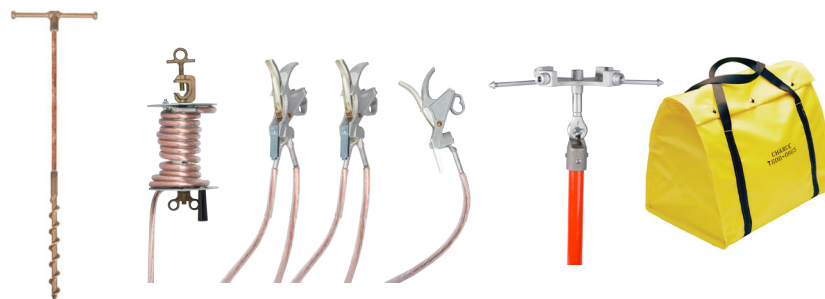

IEC GROUNDING SETS

NEW GROUNDING EQUIPMENT

CHANCE® Lineman Grade Tools™ introduces IEC Grounding Sets with Automatic Push-On Clamps

FEATURES & APPLICATIONS

- Spring-loaded clamps for quick and easy installation and removal
- Lightweight
- Rated 8kA/1 second per IEC 61230
- Conductor range: 3-20mm
- Sets available in various configurations

CATALOG NUMBER	DESCRIPTION	WEIGHT
PSC6003538	Push-On Ground Clamp-IEC-8KA 1S - 20 mm	0.36 kg
PSC6003518	Ground Clamp with Storage Reel for IEC Set	2.34 kg
PSC6003554	Installation tool for Push-On Ground Clamps	0.58 kg
PSCGSAC02ZC16P3	Bracket Grounding Set - 3 Push-On Clamps for Delta Systems	12.99 kg
PSCGSAC0204ZC16P4	Equipotential Grounding Set - 4 Push-On Clamps for Delta Systems	19.18 kg
PSCGSAC0204P4	Bracket Grounding Set - 4 Push-On Clamps for WYE Systems	6.96 kg
PSCGSAC0204P6	Equipotential Grounding Set - 6 Push-On Clamps for WYE Systems	13.51 kg

PSCGSAC02ZC16P3 BRACKET GROUNDING SET - 3 PUSH-ON CLAMPS FOR DELTA SYSTEMS

- 3 push-on clamps interconnected with 2 meter leads of #2 clear cable
- 1 ground clamp with storage reel with one 16 meter ground lead of 16mm² clear cable
- Installation tool
- Storage bag
- Screw-in ground rod

PSCGSAC0204ZC16P4 EQUIPOTENTIAL GROUNDING SET - 4 PUSH-ON CLAMPS FOR DELTA SYSTEMS

- 4 push-on clamps interconnected with two 2 meter leads and one 4 meter lead of #2 clear cable
- 1 ground clamp with storage reel with one 16 meter ground lead of 16mm² clear cable
- Cluster bar
- Installation tool
- Storage bag
- Screw-in ground rod