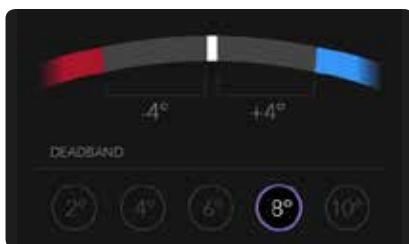

THERMOSTAT CORE BENEFITS

Temperature Ranges

- Automate the Thermostat to conserve energy year-round
- Customize temperature ranges to optimize comfort