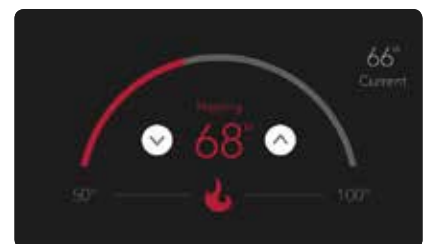

Control Options

- Use Siri®, Alexa or the Google Assistant to adjust your home's temperature
- Control your home's temperature from anywhere