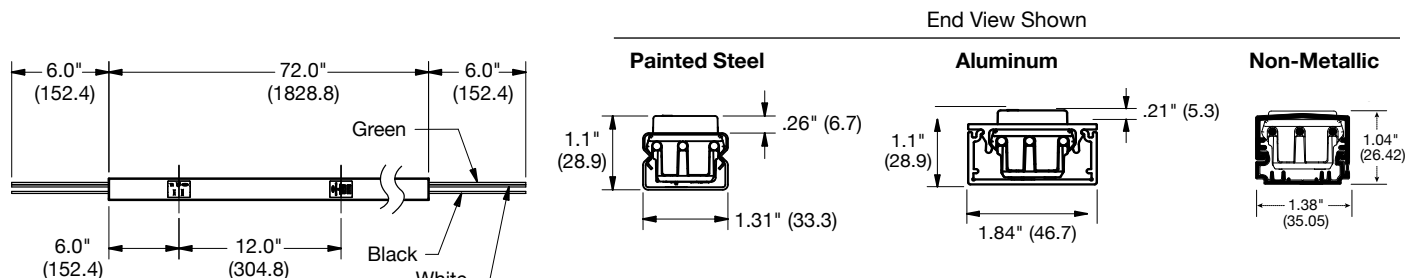

## PlugTrak® Raceway with USB Charger Outlets

Material	Length	Ends	# of USB Ports	# of Single Receptacles	Color	Catalog Number
Steel	3 feet	6 inches leads	2	2	Ivory	<b>HBL20GB312UIV</b>
Steel	6 feet	6 inches leads	4	4	Ivory	<b>HBL20GB612UIV</b>
Aluminum	3 feet	6 inches leads	2	2	Aluminum	<b>HBLALU20GB312U</b>
Aluminum	6 feet	6 inches leads	4	4	Aluminum	<b>HBLALU20GB612U</b>
Non-metallic	6 feet	6 inches leads	4	8	Office White	<b>PT156112U</b>

## DIMENSIONS Inches (mm)