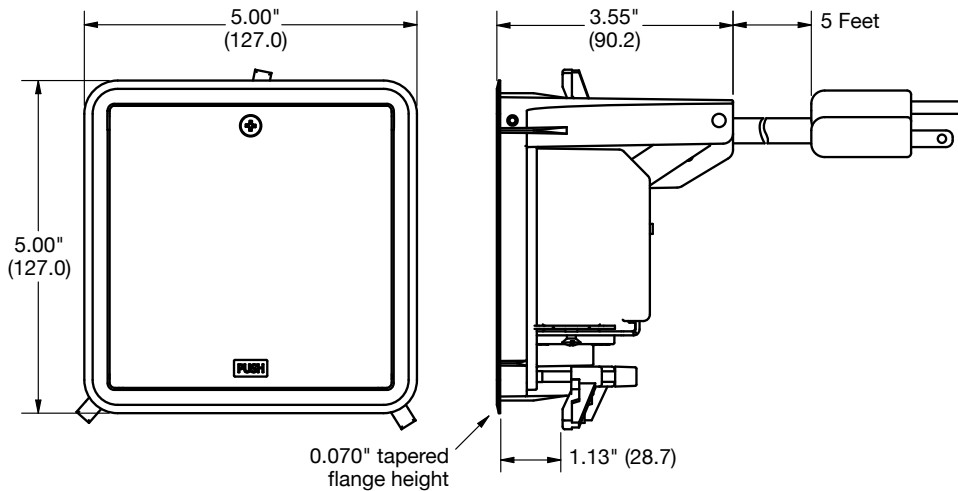

2X2 USB Work Surface Pop-up Boxes

Description	Finish	USB Type A & C, 5A-5V USB Output	USB Type A Only, 3.8A-5V USB Output
15A 125V, NEMA 5-15 duplex receptacle with (2) USB charging ports, 5 foot long cord with NEMA 5-15 plug	Brushed Aluminum	WSBUSB2X2AC5ALU	WSBUSB2X2ALU
	Black Powder Coat	WSBUSB2X2AC5BLK	WSBUSB2X2BLK
	White Powder Coat	WSBUSB2X2AC5WHT	-

UL File Number E327832.

Work Surface Pop-up Box Specifications

Maximum Surface Thickness	Cut Out Dimensions	Surface Dimensions	Tapered Flange Height	Product Depth	Cord Length
1.125"	4.62" x 4.62"	5" x 5"	0.070"	3.55"	5 Feet