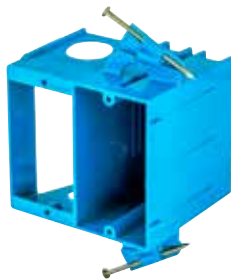

trade**SELECT**® net**SELECT**™

Recessed 2-Gang Receptacles

- 15A 125V Tamper Resistant Duplex Receptacle
- Pass-Thru Opening

Description	Catalog Number
Ivory	RR1512I
Light Almond	RR1512LA
White	RR1512W

- 15A 125V Tamper Resistant Duplex Receptacle
- 4 Port Snap Fit opening

Description	Catalog Number
Ivory	RR1514I
Light Almond	RR1514LA
White	RR1514W

Recessed 2-Gang Plastic Box

- Thermoplastic
- 21 cubic inch capacity

Description	Catalog Number
Nail on Box	RR1500

2-Gang High capacity Wall Box

- KO from 1/2 inch to 2 inches.
- 4 inch deep with 54 cubic inch capacity

Description	Catalog Number
Steel Box	HBL985
Low Voltage Partition	HBL989

Recessed 1-Gang Receptacle

- 15A 125V Tamper Resistant Duplex Receptacle
- Box mount