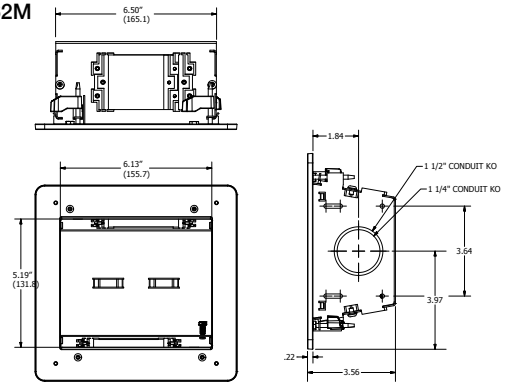

FEATURES

- 2- or 4-gang enclosures with 1½" and 1¼" conduit knockouts
- Stud or sheetrock mounting integrated into the enclosure. No need for extra hardware
- ABS trim ring quickly cleans up sheetrock rough-in
- Aesthetically pleasing and durable white powder coated steel base
- Optional screw on cover reduces tampering and protects connections
- 2-gang version mounts to hollow standard two cavity masonry blocks with optional adaptor
- Position between studs in new construction applications with optional mounting brackets

Accepts Standard Electrical Boxes

1½" and 1¼" Conduit Knockouts

Multiple Device Mounting Options

Trim Ring Covers Rough-In

Integrated Cable Management

Easily Mounts to Studs or Sheetrock

Hubbell netSELECT® FPTV connection enclosure delivers high-density connectivity and power in the wall. In-wall connections allow flat panel displays and interactive smartboards to sit flush without dangling cords. It quickly installs to studs or sheetrock without additional components or hardware.

APPLICATIONS

- Interactive whiteboards
- Flat panel displays
- Home theater
- Information displays
- Small wireless APs
- Multimedia workstations

ORDERING INFORMATION

FPTV Connection Enclosure

Description	Color	Catalog Number
2-gang in-wall enclosure	White	NSAV62M
2-gang cover w cable exit	White	NSAV6C
2-gang blank cover	White	NSAV6CB
2-gang block wall adaptor	White	NSAV6BW
4-gang in-wall enclosure	White	NSAV124M
4-gang cover w cable exit	White	NSAV12C
New work stud brackets	-	NSAV6NW

DIMENSIONS

NSAV62M

ACCESSORIES

Power Kits

Description	Color	Catalog Number
Standard Power Kit	White	NSOKPTR
Surge Protected Power Kit	Blue	NSOKPS

Unloaded Plates and Frames

Description	Color	Catalog Number
1-G Blank Plate	White	NP14W
1-G Decorator Plate	White	NP26W
1-G iSTATION Plate	White	IMF1W
1-G 4-Port Keystone Plate	White	NSP14W