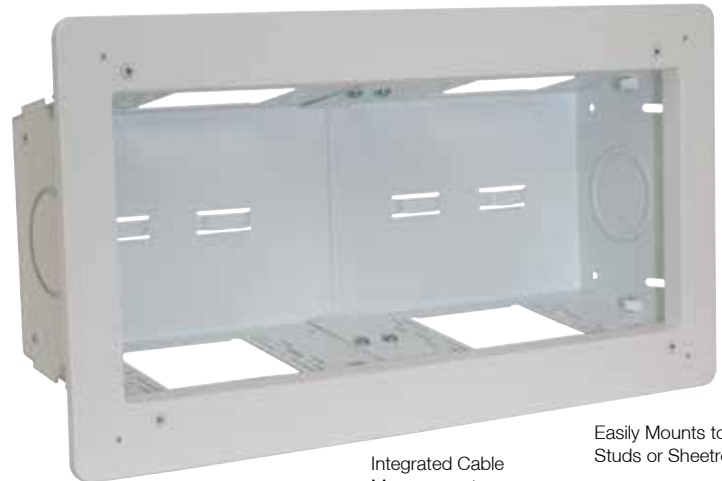

netSELECT® Flat Panel Connection Enclosure
Infrastructure for Digital Lifestyles

- High density delivery of power, data and AV
- Stud or sheetrock mounting flexibility
- Steel construction for residential MDU and commercial applications
- Easily reconfigured to adapt to new applications

FEATURES

- 2- or 4-gang enclosures with 1½" and 1¼" conduit knockouts
- Stud or sheetrock mounting integrated into the enclosure. No need for extra hardware
- ABS trim ring quickly cleans up sheetrock rough-in
- Aesthetically pleasing and durable white powder coated steel base
- Optional screw on cover reduces tampering and protects connections
- 2-gang version mounts to hollow standard two cavity masonry blocks with optional adaptor
- Position between studs in new construction applications with optional mounting brackets

Accepts Standard Electrical Boxes

1½" and 1¼" Conduit Knockouts

Multiple Device Mounting Options

Trim Ring Covers Rough-In

Integrated Cable Management

Easily Mounts to Studs or Sheetrock

Hubbell netSELECT® FPTV connection enclosure delivers high-density connectivity and power in the wall. In-wall connections allow flat panel displays and interactive smartboards to sit flush without dangling cords. It quickly installs to studs or sheetrock without additional components or hardware.

The enclosure is designed to accommodate large bend radii associated with current cable types such as HDMI, DVI, RG6/UQ, and VGA. The base is constructed from 18 gauge cold rolled steel, which provides toughness and meets requirements for high-rise residential and commercial construction. The white powder coat finish provides durability and an appearance that blends into the wall.