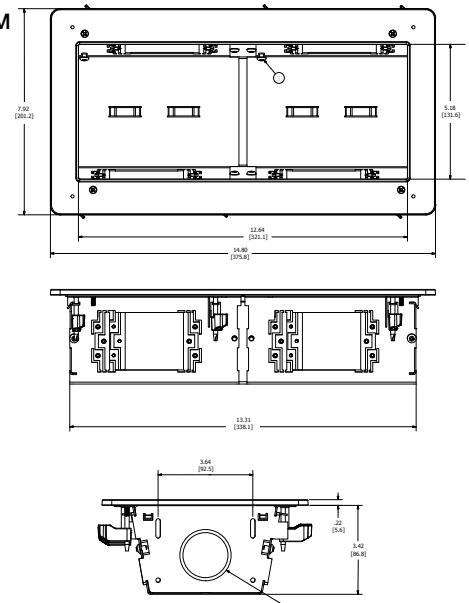

FEATURES

- 2- or 4-gang enclosures with 1½" and 1¼" conduit knockouts
- Stud or sheetrock mounting integrated into the enclosure. No need for extra hardware
- ABS trim ring quickly cleans up sheetrock rough-in
- Aesthetically pleasing and durable white powder coated steel base
- Optional screw on cover reduces tampering and protects connections
- 2-gang version mounts to hollow standard two cavity masonry blocks with optional adaptor
- Position between studs in new construction applications with optional mounting brackets

Accepts Standard Electrical Boxes

1½" and 1¼" Conduit Knockouts

Multiple Device Mounting Options

Trim Ring Covers Rough-In

Integrated Cable Management

Easily Mounts to Studs or Sheetrock

Hubbell netSELECT® FPTV connection enclosure delivers high-density connectivity and power in the wall. In-wall connections allow flat panel displays and interactive smartboards to sit flush without dangling cords. It quickly installs to studs or sheetrock without additional components or hardware.

DIMENSIONS

NSAV62M

ACCESSORIES

Power Kits

Description	Color	Catalog Number
Standard Power Kit	White	NSOKPTR
Surge Protected Power Kit	Blue	NSOKPS

Unloaded Plates and Frames

Description	Color	Catalog Number
1-G Blank Plate	White	NP14W
1-G Decorator Plate	White	NP26W
1-G iSTATION Plate	White	IMF1W
1-G 4-Port Keystone Plate	White	NSP14W

NSAV124M

AV Connectors and Plates

Description	Color	Catalog Number
1-Port HDMI Frame	White	NS801W
2-Port HDMI Frame	White	NS802W
HDMI Snap Fit	Black	SFHC14BK
F-Connector Snap Fit	White	NSF70W
USB A-to-B Snap Fit	White	SFUSBABW
Cat 6 Snap Fit Jack	White	NSJ6W