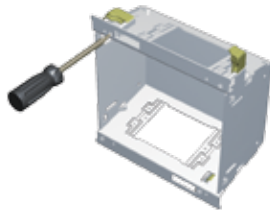

FEATURES

- 2- or 4-gang enclosures with 1½" and 1¼" conduit knockouts
- Stud or sheetrock mounting integrated into the enclosure. No need for extra hardware
- ABS trim ring quickly cleans up sheetrock rough-in
- Aesthetically pleasing and durable white powder coated steel base
- Optional screw on cover reduces tampering and protects connections
- 2-gang version mounts to hollow standard two cavity masonry blocks with optional adaptor
- Position between studs in new construction applications with optional mounting brackets

Accepts Standard Electrical Boxes

1½" and 1¼" Conduit Knockouts

Multiple Device Mounting Options

Trim Ring Covers Rough-In

Integrated Cable Management

Easily Mounts to Studs or Sheetrock

Hubbell netSELECT® FPTV connection enclosure delivers high-density connectivity and power in the wall. In-wall connections allow flat panel displays and interactive smartboards to sit flush without dangling cords. It quickly installs to studs or sheetrock without additional components or hardware.

NSAV124M

AV Connectors and Plates

Description	Color	Catalog Number
1-Port HDMI Frame	White	NS801W
2-Port HDMI Frame	White	NS802W
HDMI Snap Fit	Black	SFHC14BK
F-Connector Snap Fit	White	NSF70W
USB A-to-B Snap Fit	White	SFUSBABW
Cat 6 Snap Fit Jack	White	NSJ6W

MOUNTING OPTIONS

Mounts to Sheetrock

Mounts to Studs

TYPICAL APPLICATION

INTERACTIVE WHITE BOARD EXAMPLE