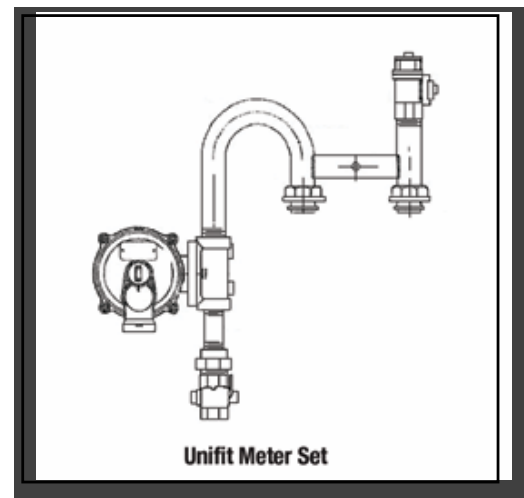

- 200/250 Class Prefabricated
- Meter Bar Style/Unifit/Slim Fit
- Electronic Testing
- Design Options
- Consistency
- Customize
- Long Term Cost Control
- Available in stainless steel for high corrosive environments