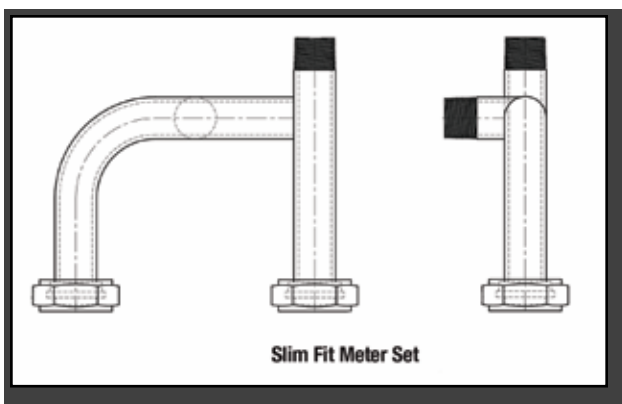

- 200/250 Class Prefabricated
- Meter Bar Style/Unifit/Slim Fit
- Electronic Testing
- Design Options
- Consistency
- Customize
- Long Term Cost Control
- Available in stainless steel for high corrosive environments