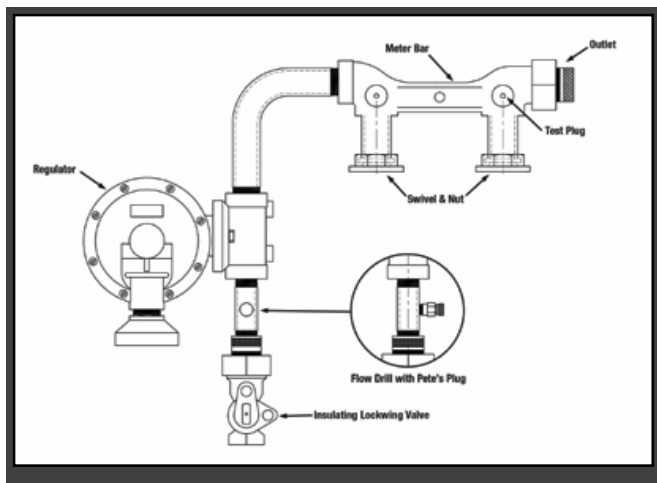

Residential Meter Sets

AEC is a leader in residential prefabricated meter sets. We have many design options which include but not limited to meter bar, unifit and slim fit configurations. With our tooling and equipment we can manufacture all types of prefabricated standardized and customized residential 200/250 class meter sets. We will work with your approved sources as well as our own to come up with the perfect prefab set that works for you and provides you the long term consistency that is needed for long term cost control. AEC follows a consistent total cost of ownership process from design to field installation that allows for short term and long term savings.

- 200/250 Class Prefabricated
- Meter Bar Style/Unifit/Slim Fit
- Electronic Testing
- Design Options
- Consistency
- Customize
- Long Term Cost Control
- Available in stainless steel for high corrosive environments