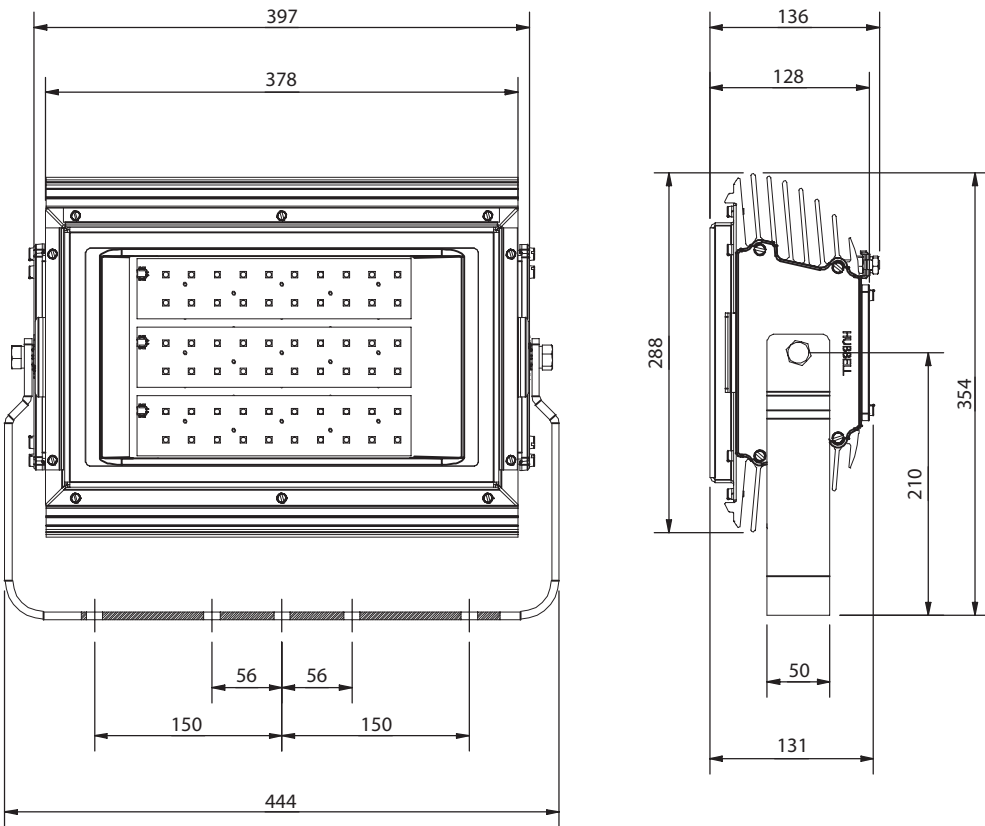

Product design and specifications are subject to change without notice. Please check the Chalmit website for latest specifications.
www.chalmit.com

Std. Cat No.	Delivered Output	Power Consumption	Ambient °C	Weight
ARRI/06L/LE	5885 lm	53W	-50 to +55	13kg
ARRI/10L/LE	10489 lm	66W	-50 to +55	13kg
ARRI/11L/LE	11976 lm	81W	-50 to +55	13kg
ARRI/15L/LE	16880 lm	122W	-50 to +55	13kg

Options - Suffix to Catalogue No.

/M25	M25 Cable entries	/DM	DALI Dimmable Driver (15L T rating reduces to T5)

Accessories Accessories should be ordered separately

	Order Code
Wire Guard	SARR1-0001
Anti Glare Shield	SARR1-0002
Pole Mounting Bracket Assembly	S2400-0002

MADE IN BRITAIN

LED SOLUTIONS

For Harsh & Hazardous Locations

Harsh & Hazardous