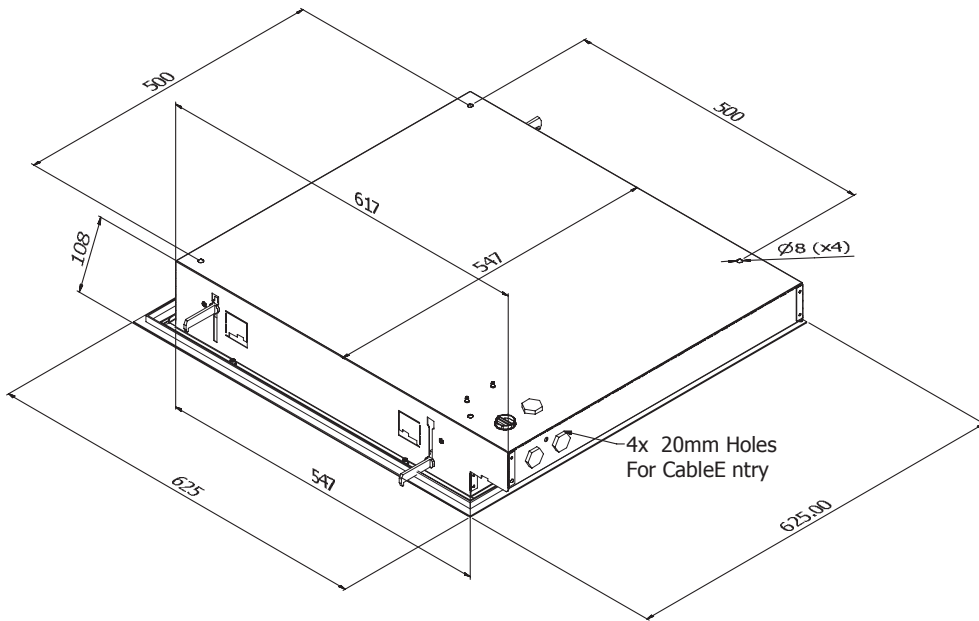

Product design and specifications are subject to change without notice. Please check the Chalmit website for latest specifications.
www.chalmit.com

Std. Cat No.	Delivered Output	Power Consumption	Ambient °C*	Weight
CURI/03L/LE	3107 lm	40W	-20 to +45	7.5kg
CURI/04L/LE	3950 lm	52W	-20 to +45	7.5kg
CURI/03L/LE/EM	3107 lm	42W	-20 to +40	8.0kg
CURI/04L/LE/EM	3950 lm	54W	-20 to +40	8.0kg

*Insulated ambient range

Options - Suffix to Catalogue No.

/25	25mm cable entries	/DM	DALI Dimmable Driver
/SC	Screwed connection terminal block (up to 6mm² conductors)	/MES	Modular - (Spring 'T' or Exposed 'T' ceiling types)
/3K	3000K (Warm White) LED Strips	/SSC	Stainless Steel Covers