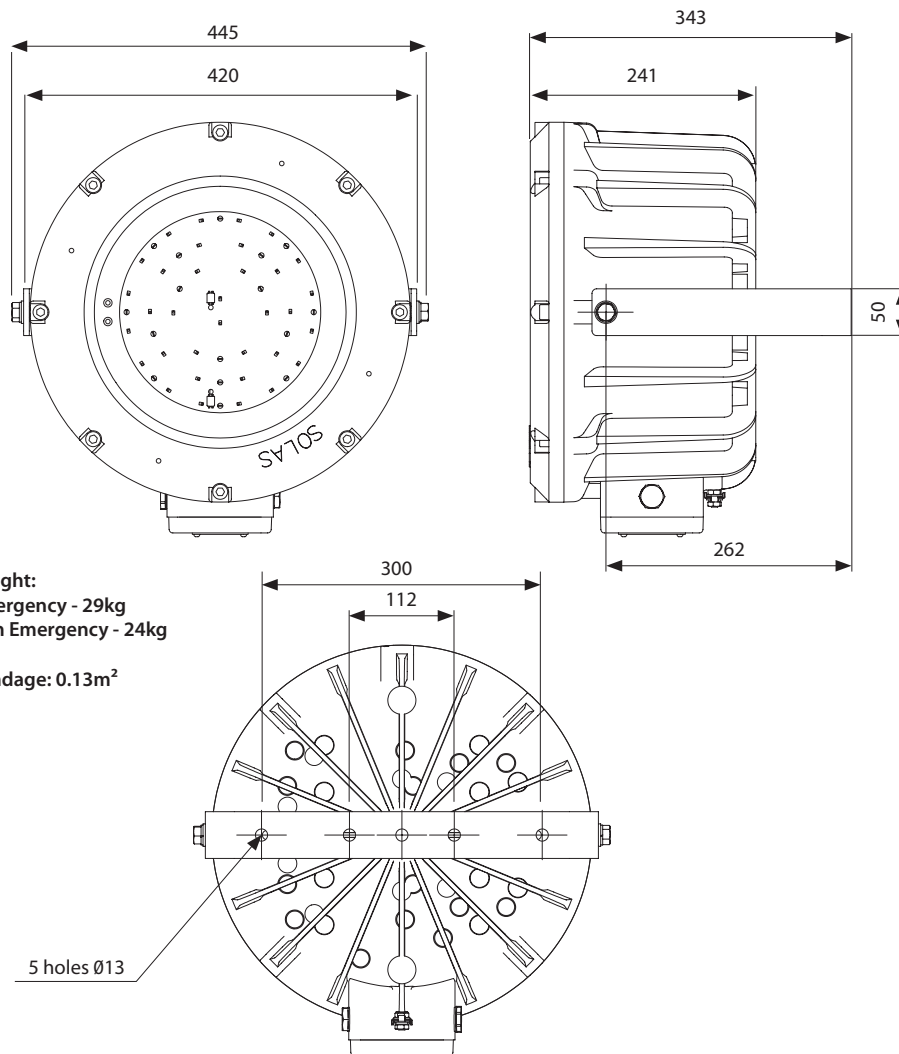

Product design and specifications are subject to change without notice. Please check the Chalmite website for latest specifications.
www.chalmite.com

Std. Cat No.	Delivered Output	Power Consumption	Ambient °C	Weight
SOLI/034/LE	6057 lm	62W	-55 to +55	24.0kg
SOLI/034/LE/EM	6057 lm	73W	-20 to +45	29.0kg
SOLI/034/LE/EM/NM	6057 lm	11W	-20 to +55	29.0kg

Options - Suffix to Catalogue No.			
/M25	M25 Cable entries	/3H	3 hour battery duration (50% output)
/EP	Painted	/SC	Screwed connections
/N	Narrow beam		• Non emergency version: looping for up to 6mm² cable
/NM	Non maintained (Emergency)		• Non maintained emergency: single entry only for up to 6mm² cable
/LT	Low temperature to -55°C (Emergency)		• Maintained emergency version: screwed connections not available
/120	110-130V Supply		

Accessories *Accessories should be ordered separately*

	Order Code
Wire Guard	S2610-0005
Pole Mounting Bracket (42-64mm diameter poles)	S2400-0002

Remote switches are available upon request, please contact Chalmite® sales.

LED SOLUTIONS
For Harsh & Hazardous Locations