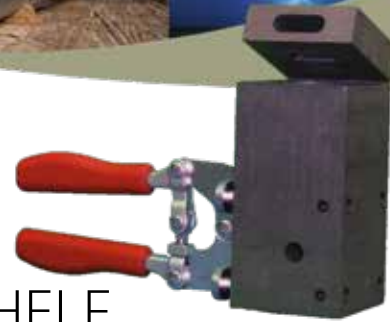

SAME DAY SERVICE

(Grounding Market)

JUST LIKE HAVING IT ON THE SHELF

Section 2 - Molds
AWG Conductors

MOLDS			Single Shots	Weld Metal	Accessories
M-206	M-547	M-2540	M-2006	#15 Standard Weld Metal	B-106 Handle Clamp
M-208	M-548	M-2707	M-2008	#25 Standard Weld Metal	B-106 Vertical Handle Clamp
M-223	M-549	M-2781-S	M-2012	#32 Standard Weld Metal	Mini-Handle Clamp
M-223-S	M-550	M-5059	M-2013	#45 Standard Weld Metal	Flint Ignitors
M-228	M-559	M-5105	M-2014	#65 Standard Weld Metal	Steel Disc
M-232	M-560	M-5415-S	M-2015	#90 Standard Weld Metal	Mold Cleaner
M-235	M-561	M-6199	M-2017	#115 Standard Weld Metal	Natural Bristle Brush
M-236	M-647	M-6199-S	M-2018	#150 Standard Weld Metal	Shim Stock
M-241	M-588	M-6618-S	M-2021	#200 Standard Weld Metal	1 lb Packing Material
M-243	M-588-S	M-8718	M-2027	#250 Standard Weld Metal	Ceramic Fiber Packing
M-244	M-590	M-8833	M-2029	#500 Standard Weld Metal	1/8" x 1" Offset Copper Lug 1 Hole
M-246	M-591	M-9021	M-2032	#65 EZ Lite Remote® Weld Metal	1/8" x 1" Offset Copper Lug 2 Hole
M-247	M-593	M-9233	M-2107	#45 EZ Lite Remote® Weld Metal	1/4" x 1" Offset Copper Lug 1 Hole
M-280	M-630-S	M-9233-S		#90 EZ Lite Remote® Weld Metal	1/4" x 1" Offset Copper Lug 2 Hole
M-434	M-1276-S			#115 EZ Lite Remote® Weld Metal	1/4" x 1 1/2" Offset Copper Lug 1 Hole
M-443	M-1313-S			#150 EZ Lite Remote® Weld Metal	1/4" x 1 1/2" Offset Copper Lug 2 Hole
M-506	M-1322			#200 EZ Lite Remote® Weld Metal	Tin Plated Straight Lug
M-508	M-1331			#250 EZ Lite Remote® Weld Metal	Ez-Lite Remote® Ignitors
M-518	M-1587				Ez Lite Remote® Unit
M-545	M-1596				Ez Lite Remote® Starter Kit
M-545-S	M-2189				EZ Lite Remote® Single Shot Graphite Adapter
					6 ft Cable Assembly for EZ Lite Remote®