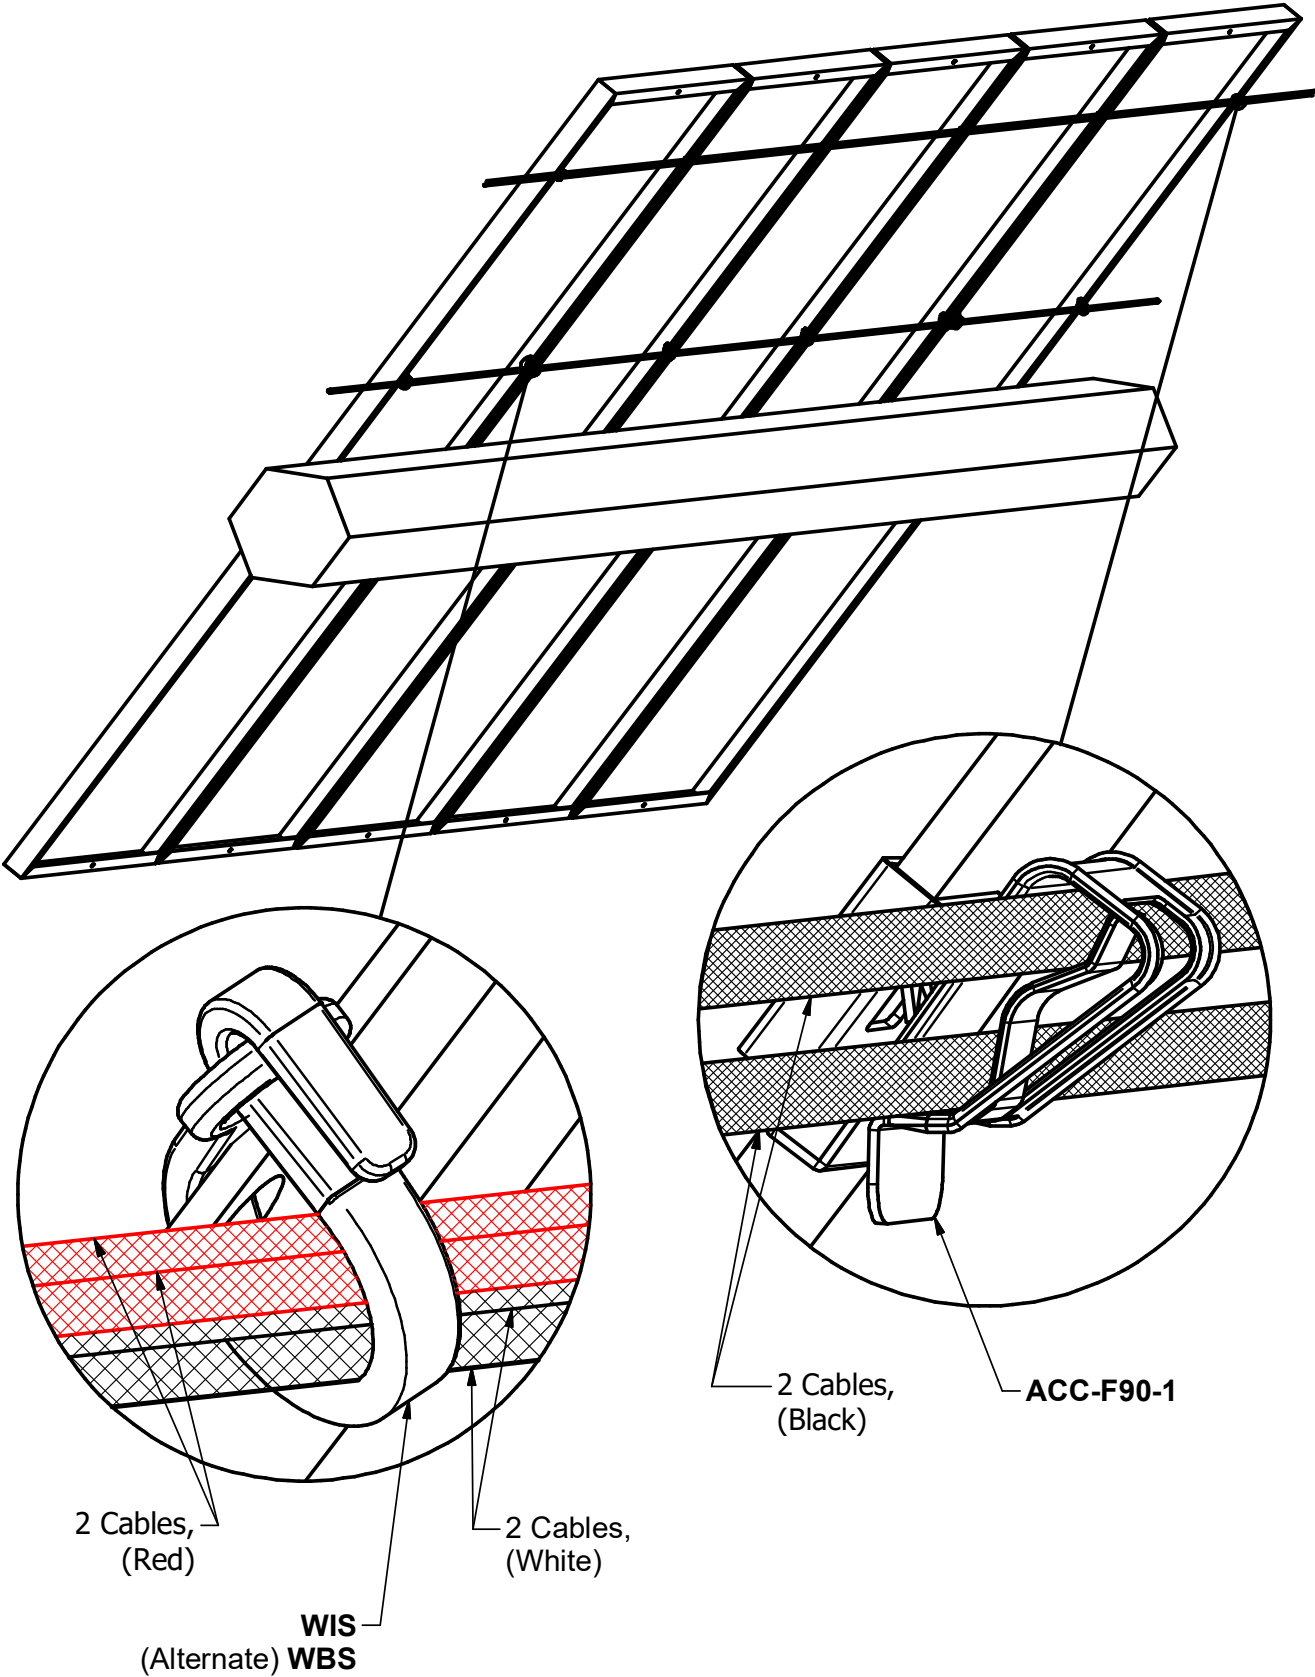

*The above mentioned 1,2,3 and 4 are special tabs for easy installation and removal.

ACME CABLE CLIPS-COMPATIBILITY

Note:
Application: Module frame flange mounting

OPTION-1

ACC-F4F

2 Cables,
(White)

2 Cables,
(Red)

2 Cables,
(Black)

ACC-FPV90

OPTION-2

OPTION-3

WIRE MANAGEMENT LAYOUTS

OPTION-1

X DENOTES PLACES TO INSTALL **ACC-FPV90**
Y DENOTES PLACES TO INSTALL **ACC-F4F**

OPTION-2