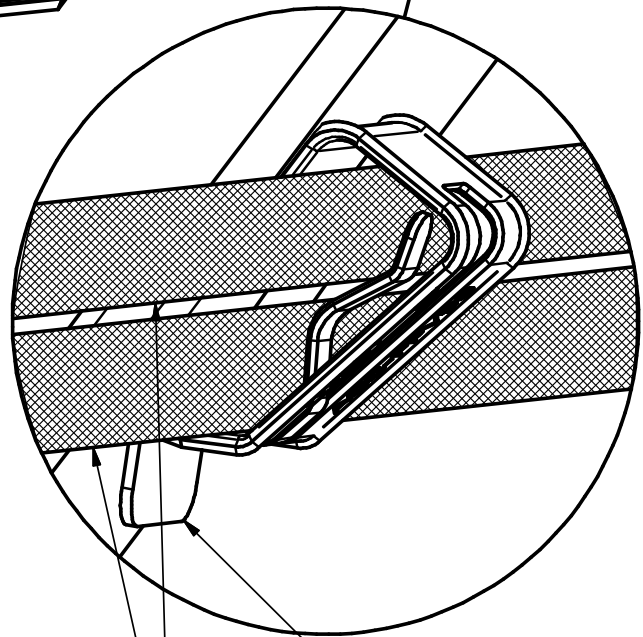

*The above mentioned 1,2,3 and 4 are special tabs for easy installation and removal.

ACME CABLE CLIPS-COMPATIBILITY

Note:
Application: Module frame flange mounting

OPTION-1

ACC-F4F

2 Cables,
(White)

2 Cables,
(Red)

2 Cables,
(Black)

ACC-FPV90

OPTION-2

OPTION-3

WIRE MANAGEMENT LAYOUTS

OPTION-1

X DENOTES PLACES TO INSTALL **ACC-FPV90**
Y DENOTES PLACES TO INSTALL **ACC-F4F**

OPTION-2