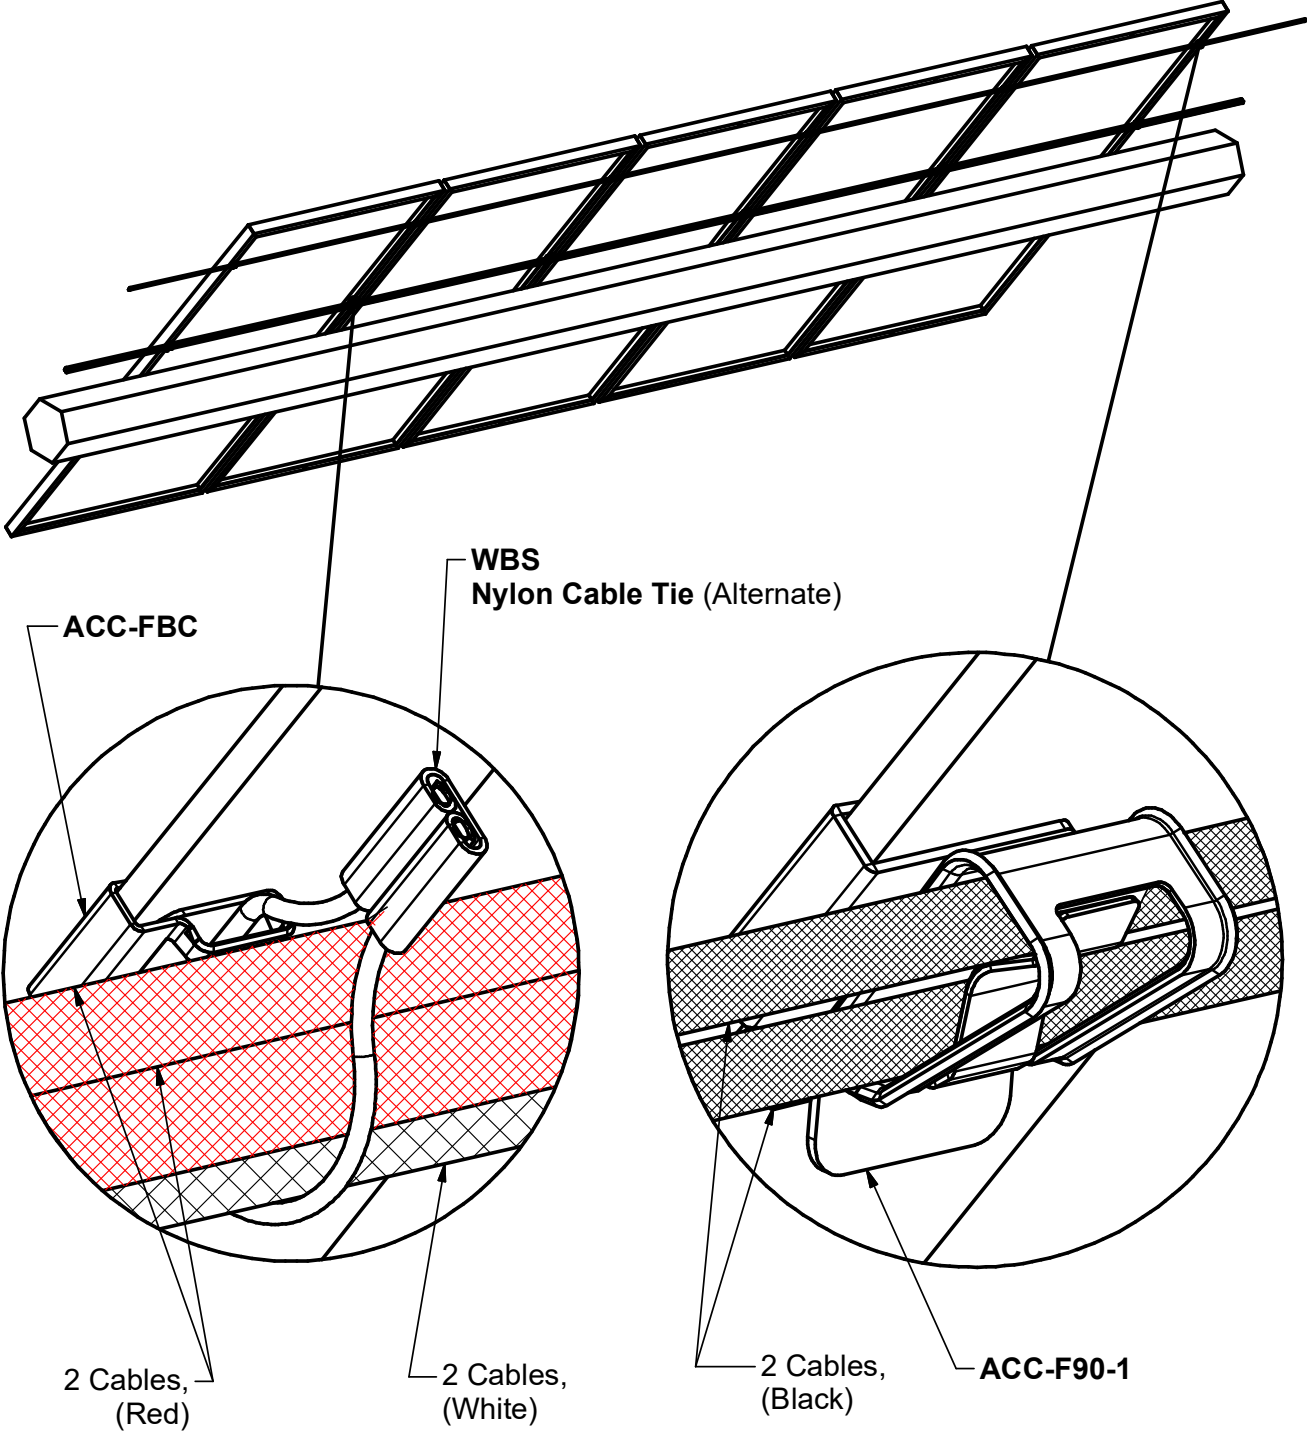

ACME CABLE CLIPS-SOLUTIONS

Engineered for high-quality wire management solutions, Wiley Cable Clips simplify wire management and leads to safer and more reliable wiring of the solar PV array.

The clips are made of corrosion resistant 304 stainless steel, which makes them a durable, long lasting and reliable solution for all environments.

*The above mentioned 1,2,3 and 4 are special tabs for easy installation and removal.

ACME CABLE CLIPS-COMPATIBILITY

Note:
Application: Module frame flange mounting

OPTION-1

ACC-F4F

2 Cables,
(White)

2 Cables,
(Red)

2 Cables,
(Black)

ACC-FPV90

OPTION-2

OPTION-3

WIRE MANAGEMENT LAYOUTS

OPTION-1

X DENOTES PLACES TO INSTALL **ACC-FPV90**
Y DENOTES PLACES TO INSTALL **ACC-F4F**

OPTION-2

X DENOTES PLACES TO INSTALL **ACC-F90-1**
Y DENOTES PLACES TO INSTALL
(ACC-FBC WITH NYLON CABLE TIE) OR
(ACC-FBC WITH WBS)