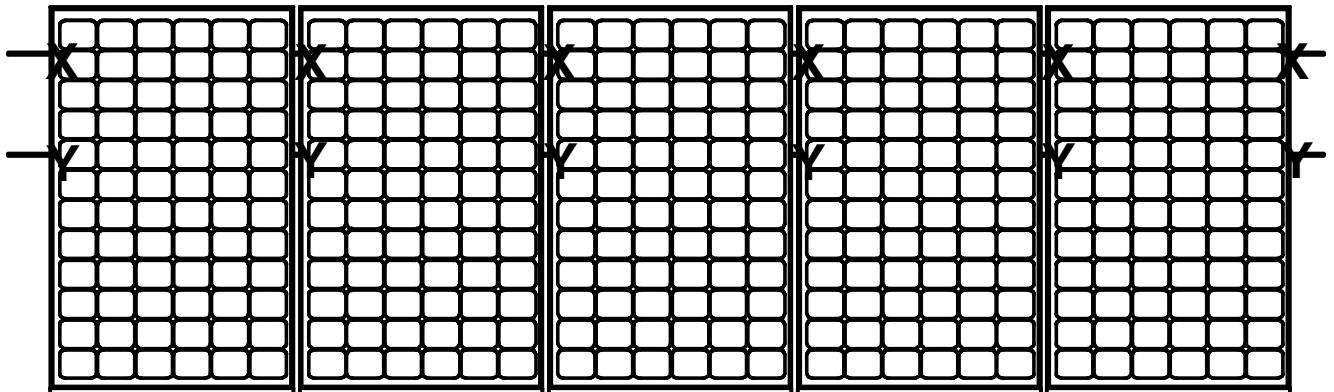

OPTION-3

Customer Service Department
7 Aviation Park Drive
Londonderry, NH 03053
1-800-346-4175
1-603-647-5299 (International)

X DENOTES PLACES TO INSTALL **ACC-F90-1**
Y DENOTES PLACES TO INSTALL
(ACC-FBC WITH NYLON CABLE TIE) OR
(ACC-FBC WITH WBS)