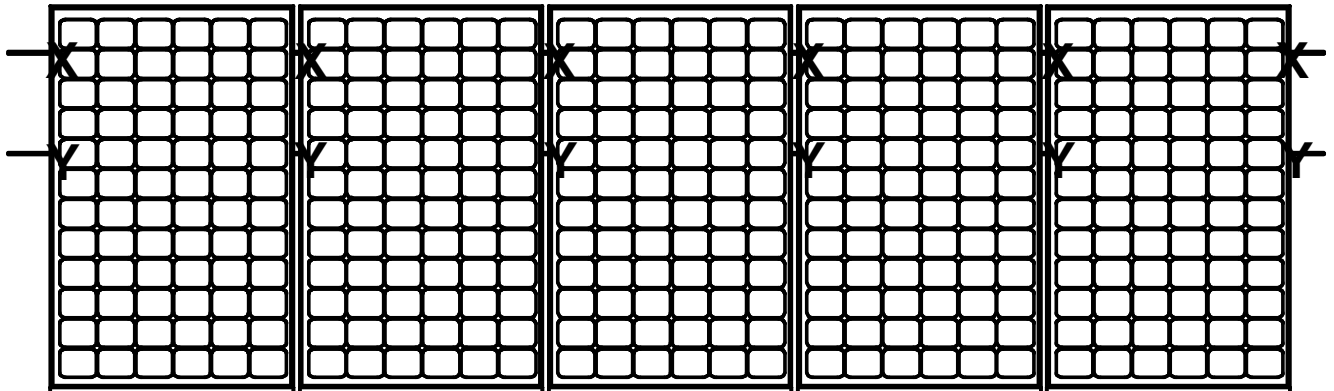

2 Cables,
(Black)

ACC-FPV90

OPTION-2

OPTION-3

WIRE MANAGEMENT LAYOUTS

OPTION-1

X DENOTES PLACES TO INSTALL **ACC-FPV90**
Y DENOTES PLACES TO INSTALL **ACC-F4F**

OPTION-2

X DENOTES PLACES TO INSTALL **ACC-F90-1**
Y DENOTES PLACES TO INSTALL
(ACC-FBC WITH NYLON CABLE TIE) OR
(ACC-FBC WITH WBS)