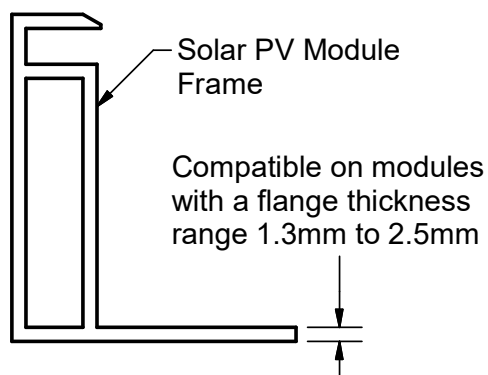

ACME CABLE CLIPS-COMPATIBILITY

Note:
Application: Module frame flange mounting