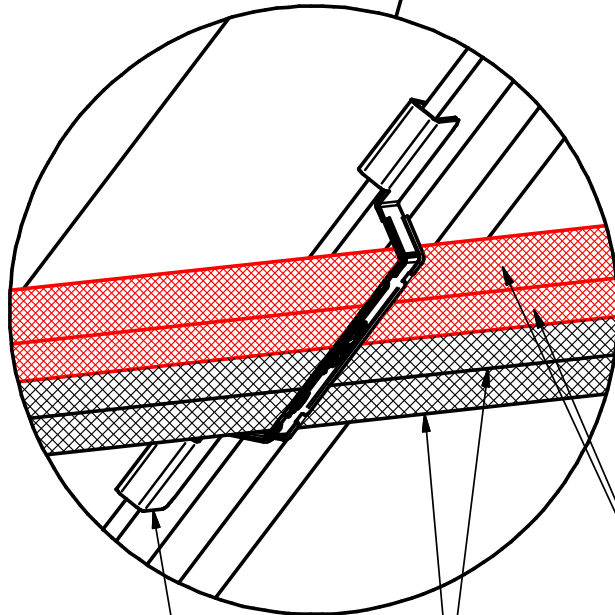

OPTION-1

ACC-F4F

2 Cables,
(White)

2 Cables,
(Red)