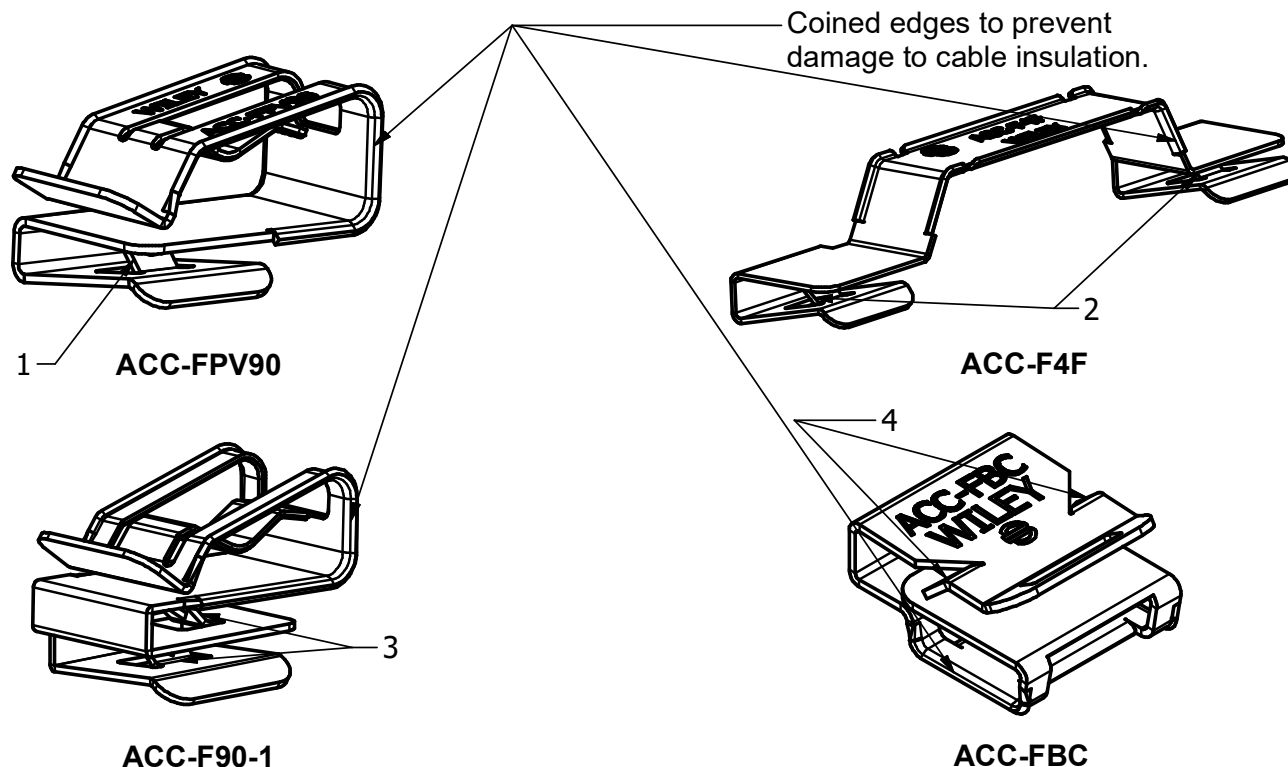

WIRE MANAGEMENT PRODUCTS-FEATURES

ACME CABLE CLIPS-SOLUTIONS

Engineered for high-quality wire management solutions, Wiley Cable Clips simplify wire management and leads to safer and more reliable wiring of the solar PV array.

The clips are made of corrosion resistant 304 stainless steel, which makes them a durable, long lasting and reliable solution for all environments.

The design is easy to install, no tool is required to install and reusable.

Custom designs are available upon request. For more information regarding module compatibility, please see the technical documents section of our website.

*The above mentioned 1,2,3 and 4 are special tabs for easy installation and removal.