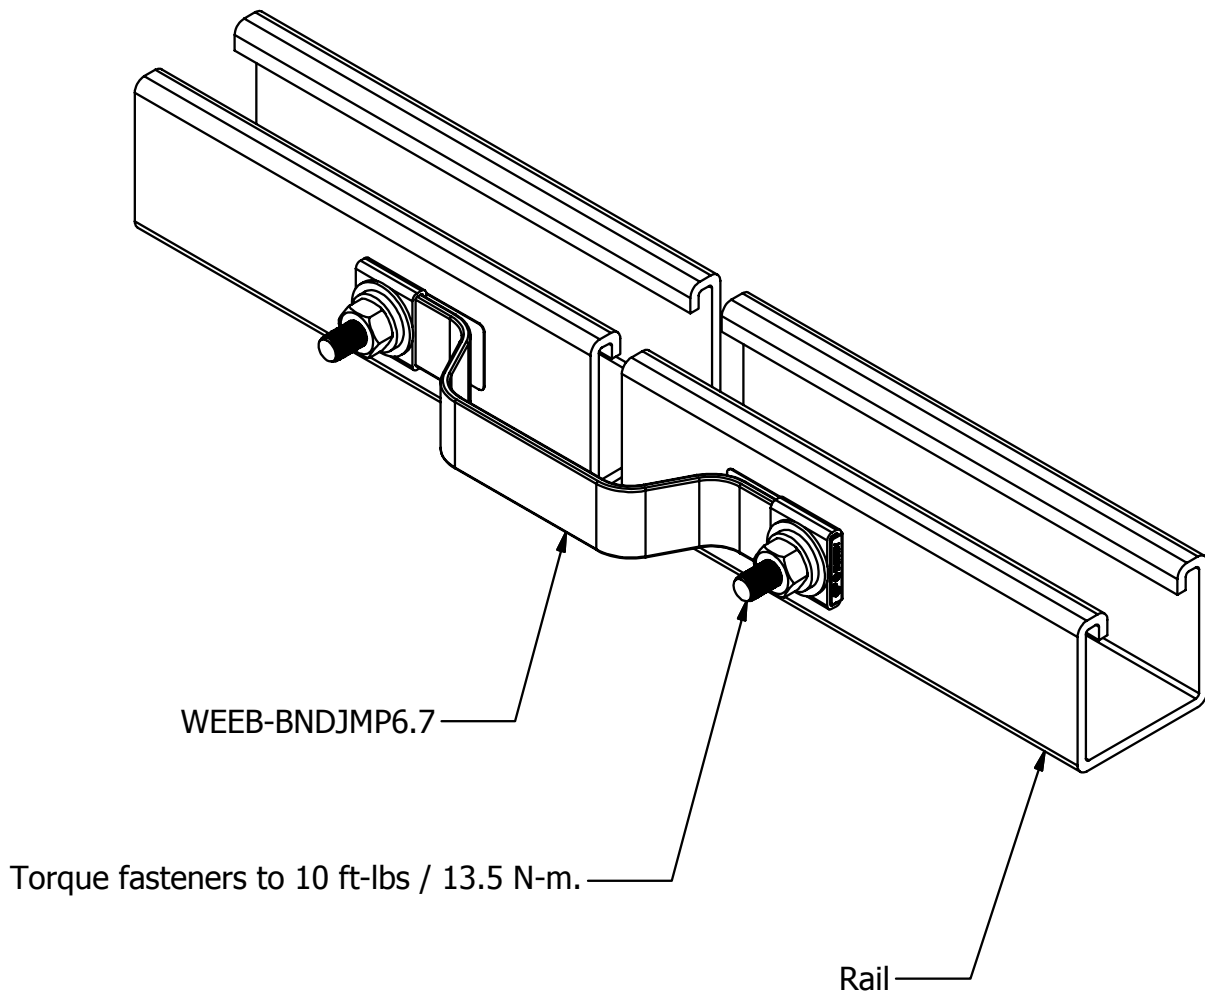

# SPLICE KIT ASSEMBLY

The WEEB-BNDJMP6.7 must be used in order to properly electrically bond spliced rails.

**Customer Service Department**  
7 Aviation Park Drive  
Londonderry, NH 03053  
1-800-346-4175  
1-603-647-5299 (International)