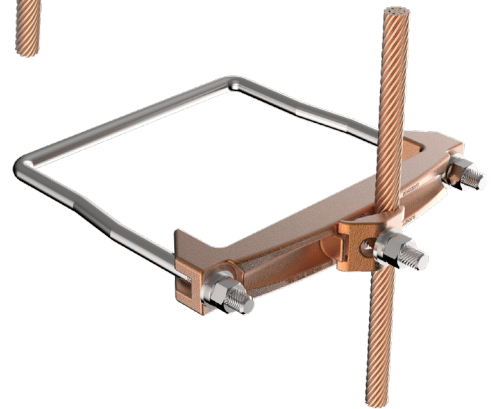

Heavy Duty Ground Clamps

Invest in your facility with connections you can trust

TYPE GA-H

Ground Connector For Copper Cable to Square Fence Post

High copper alloy ground clamp for joining copper cable (#4 AWG - 300 kcmil) to square fence posts. Stainless Steel hardware for superior corrosion protection.

Features & Benefits

- Robust design for 6" and 8" square fence posts
- Tapered bolt design enhances connection to post
- Stainless steel hardware
- cULus Listed for direct burial in earth and concrete

Catalog Number	Accommodates		H	Hardware size	W	Recommended Torque in-lb
	Square Fence Post	Copper Conductor				
GA600H30SS	6"	#4 AWG - 300 kcmil	9.38	1/2"	8.38	480 in-lb
GA800H30SS	8"		11.38	1/2"	10.38	480 in-lb