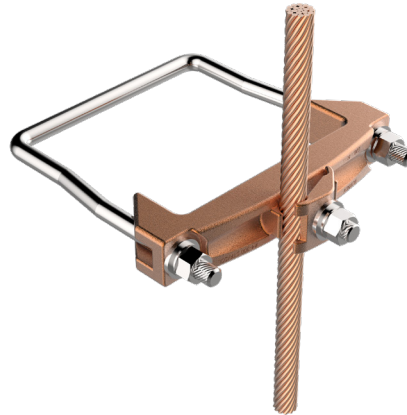

Heavy Duty Ground Clamps

Invest in your facility with connections you can trust

TYPE GA-H

Ground Connector For Copper Cable to Square Fence Post

High copper alloy ground clamp for joining copper cable (#4 AWG - 300 kcmil) to square fence posts. Stainless Steel hardware for superior corrosion protection.

Features & Benefits

- Robust design for 6" and 8" square fence posts
- Tapered bolt design enhances connection to post
- Stainless steel hardware
- cULus Listed for direct burial in earth and concrete

Catalog Number	Accommodates		H	Hardware size	W	Recommended Torque in-lb
	Square Fence Post	Copper Conductor				
GA600H30SS	6"	#4 AWG - 300 kcmil	9.38	1/2"	8.38	480 in-lb
GA800H30SS	8"		11.38	1/2"	10.38	480 in-lb