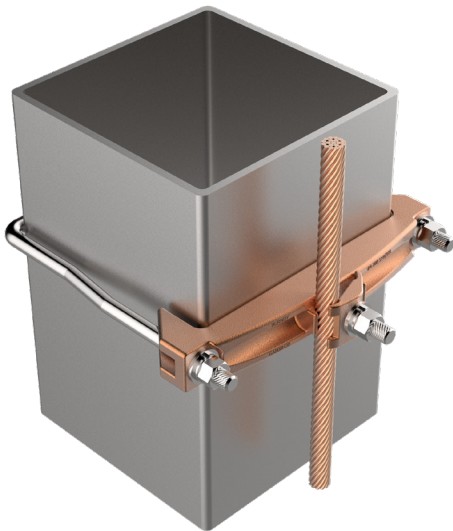

Heavy Duty Ground Clamps

Invest in your facility with connections you can trust

TYPE GA-H

Ground Connector For Copper Cable to Square Fence Post

High copper alloy ground clamp for joining copper cable (#4 AWG - 300 kcmil) to square fence posts. Stainless Steel hardware for superior corrosion protection.

Features & Benefits

- Robust design for 6" and 8" square fence posts
- Tapered bolt design enhances connection to post
- Stainless steel hardware
- cULus Listed for direct burial in earth and concrete

Catalog Number	Accommodates		H	Hardware size	W	Recommended Torque in-lb
	Square Fence Post	Copper Conductor				
GA600H30SS	6"	#4 AWG - 300 kcmil	9.38	1/2"	8.38	480 in-lb
GA800H30SS	8"		11.38	1/2"	10.38	480 in-lb