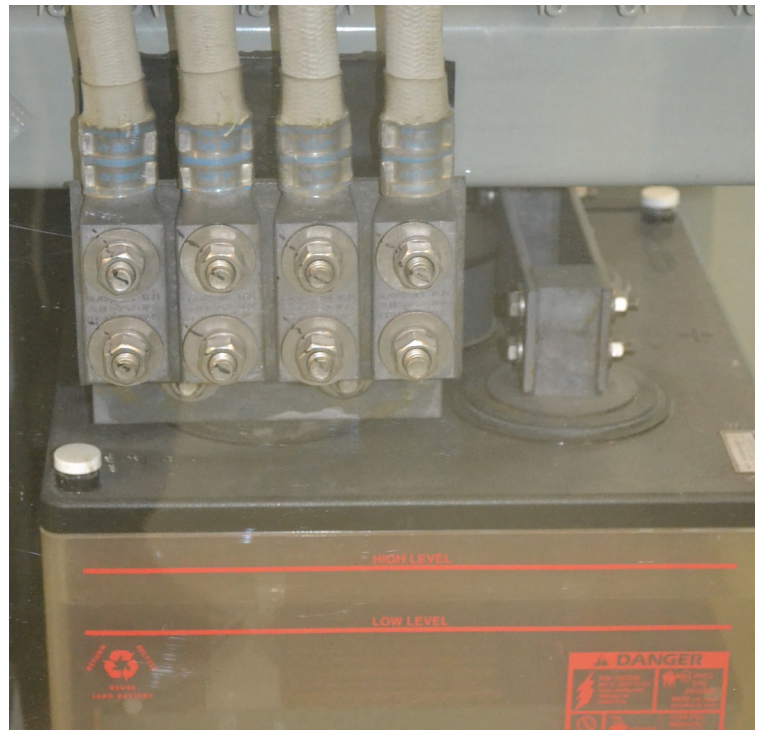

Get the Lead Out! BURNDY® Tin-Zinc Plated Product

HYTIN-ZCLAD — Cross Reference — Two Hole

Tin-Zinc Plated	Lead Plated
YAG8CL2TC14E1FXTZ	YAG8CL2TC14E1LD
YAG8CL2TC14FXTZ	YAG8CL2TC14LD
YAG6CL2TC14FXTZ	YAG6CL2TC14LD
YAG4CL2TC14FXTZ	YAG4CL2TC14LD
YAG2CL2NTCFXTZ	YAG2CL2NTCLD
YAG2CL2TC14FXTZ	YAG2CL2TC14LD
YAG1CL2TC38E3FXTZG1	YAG1CL2TC38E3LDG1
YAG26L2NTCFXTZ	YAG26L2NTCLD
YAG27L2NTCFXTZ	YAG27L2NTCLD
YA282LH82TZ	YA282LH82LD
YAV282TC38FXTZ	YAG282TC38LD
YAG28L2NT38FXTZ	YAG28L2NT38LD
YAG28L2NTCFXTZ	YAG28L2NTCLD
YAG28L2NTCFXTZYEL	YAG28L2NTCLDYEL
YAG28L2TC38FXDTTZ	YAG28L2TC38DITLD
YAG28L2TC38FXTZ	YAG28L2TC38LD
YAG28L2TC38FXTZYEL	YAG28L2TC38LDYEL
YAG28L2TC516FXTZ	YAG28L2TC516LD
YA292LH75TZ	YA292LH75LD
YA292LH99TZ	YA292LH99LD
YAG29L2NT38FX90TZ	YAG29L2NT38LD90
YAG29L2NT38FXTZ	YAG29L2NT38LD
YAG29L2NTCFXTZ	YAG29L2NTCLD
YAG29L2TC38FXTZ	YAG29L2TC38LD
YA312LH80TZG1	YA312LH80LDG1
YAG31L2NTC38FXTZ	YAG31L2NTC38LD
YAG34L2NTCFXTZ	YAG34L2NTCLD
YAG34L2TC38FXTZ	YAG34L2TC38LD
YAG38L2NTCFXTZ	YAG38L2NTCLD
YAG38L2TC12FXTZ	YAG38L2TC12LD
YAG40L2NNTFXTZ	YAG40L2NNTLD
YAG44L2NTCFXTZ	YAG44L2NTCLD
YAG44L2TC38FXTZ	YAG44L2TC38LD

Tin-Zinc Plated

Lead Plated

Customer Service 1-800-346-4175 | Tool Service Center 1-800-426-8720 | Technical Services 1-800-451-4956 | www.burndy.com