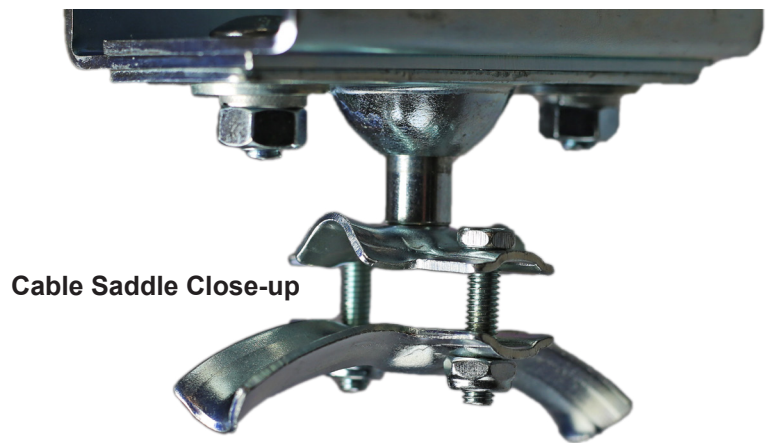

Festoon Grounding System

Grounding in Motion

Tow Trolley Close-up

Note: Wheels on trolleys fit inside C-Rail

Wheel Close-up

Note: Sealed ball bearings pre-lubricated for life offering longevity and smooth operation