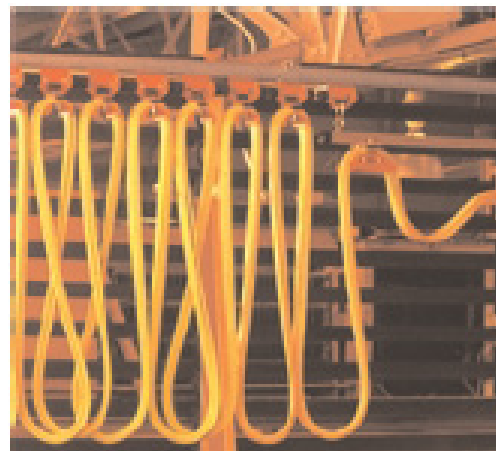

Festoon Grounding System

Grounding in Motion

Introduction

BURNDY® is pleased to introduce our new festoon grounding systems. These systems include the tracks, hardware, axles and wheels needed to create a quality, “active” grounding system designed to stand the tests of time. With these festoon systems, your valuable conductor is elevated and managed to protect from things like pinch points and theft. BURNDY offers festoon systems in a variety of lengths and can assist in determining the right fit for your specific needs.

Kit includes - C-Rail, Coupler Hangers, Tow and Intermediate Trolleys, End Stop, End Caps and Mounting Clamps*.

The BURNDY Festoon System is another solution within The Grounding Superstore™.

* Grounding cable and connectors not included.