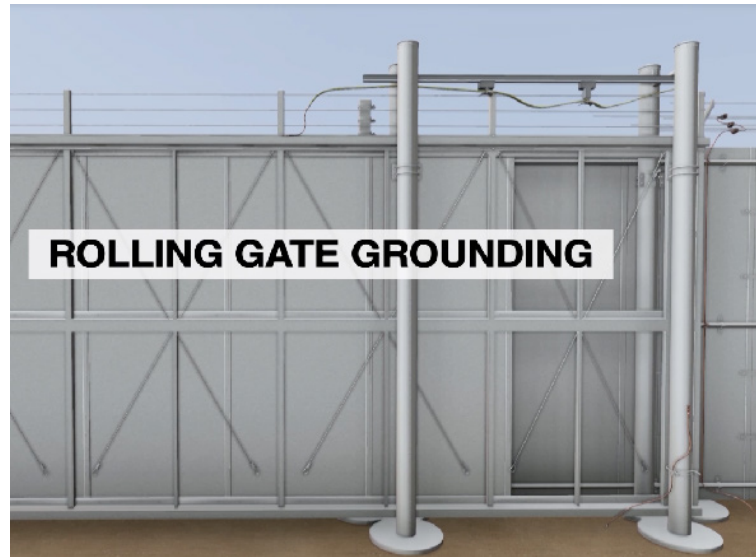

Festoon Grounding System

Grounding in Motion

Introduction

BURNDY® is pleased to introduce our new festoon grounding systems. These systems include the tracks, hardware, axles and wheels needed to create a quality, “active” grounding system designed to stand the tests of time. With these festoon systems, your valuable conductor is elevated and managed to protect from things like pinch points and theft. BURNDY offers festoon systems in a variety of lengths and can assist in determining the right fit for your specific needs.

Kit includes - C-Rail, Coupler Hangers, Tow and Intermediate Trolleys, End Stop, End Caps and Mounting Clamps*.

The BURNDY Festoon System is another solution within The Grounding Superstore™.

* Grounding cable and connectors not included.