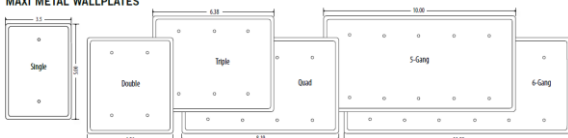

MAXI METAL WALLPLATES

JUMBO METAL WALLPLATES

COMMERCIAL CONSTRUCTION

ALLURE® Wall Plates Features/Benefits

APPLICATIONS

Transform the appearance of a room in seconds with a sleek contemporary look and no visible screws. No need to rewire. Use one plate with different inserts to fit any combination of outlets and switches.