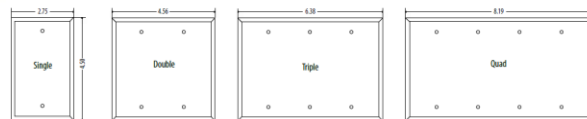

COMMERCIAL CONSTRUCTION

Weatherproof Wall Plate Portfolio

- ALLURE®

- MASQUE®
Decorator Cover Series

- REVIVE™

Other Wall Plates

STANDARD METAL WALLPLATES

PRINCESS METAL WALLPLATES