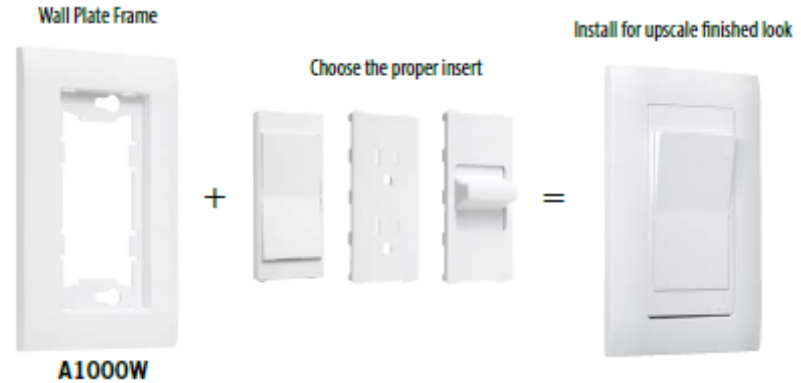

ALLURE® Wall Plates Features/Benefits

APPLICATIONS

Transform the appearance of a room in seconds with a sleek contemporary look and no visible screws. No need to rewire. Use one plate with different inserts to fit any combination of outlets and switches.

PRODUCT FEATURES

- Premium screw-free appearance
- Quick installing modular design
- No electric work required
- Polycarbonate construction resists wear and tear
- Dramatic cost savings

COMMERCIAL CONSTRUCTION