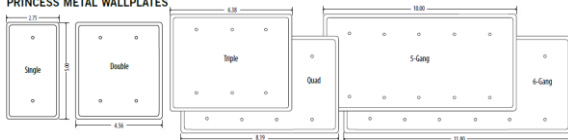

COMMERCIAL CONSTRUCTION

Weatherproof Wall Plate Portfolio

- ALLURE®

- MASQUE®
Decorator Cover Series

- REVIVE™

Other Wall Plates

STANDARD METAL WALLPLATES

PRINCESS METAL WALLPLATES