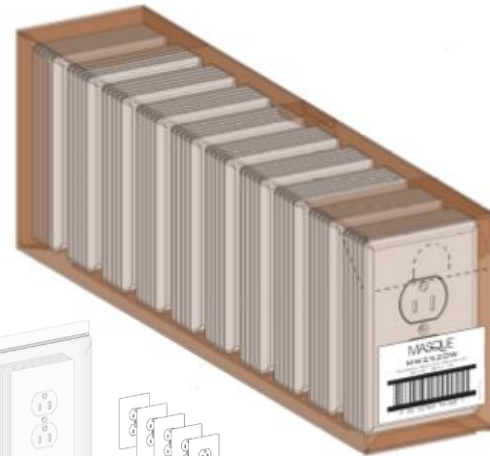

COMMERCIAL CONSTRUCTION

TayMac®

MASQUE® Wall Plate Summary

Value and Multi-Pack Wall Plates

Value Pack Wall Plates

Existing wall plate models packed in master carton quantities of twenty (20) individually shrink wrapped units

Models:

- 2520W-20
- 2500W-20

Multi-Pack Wall Plates

Existing wall plate models individually shrink wrapped in five unit (5) increments with a total master carton quantity of fifty (50), thus 10 – 5 packs