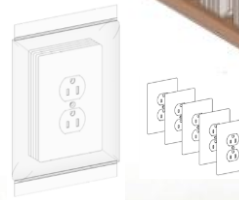

Multi-Pack Wall Plates

Existing wall plate models individually shrink wrapped in five unit (5) increments with a total master carton quantity of fifty (50), thus 10 – 5 packs