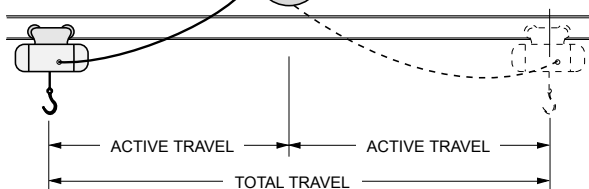

## Locking Cable Reels SERIES ER FOR GENERAL PURPOSE Series "ER"

Includes Cable, Lock & Rigid Base

*General Purpose Reels are ideal for hand pull or mounting on moving machinery.*

WIRE SIZE (AWG)	NO. OF COND.	CABLE LENGTH ft. (m)	WEIGHT COMPLETE lbs. (kg.)	MODEL NUMBER
18	2	45 (13.5)	49 (22.1)	ER21845
18	3	45 (13.5)	49 (22.1)	ER23845
18	4	45 (13.5)	50 (22.5)	ER41845
16	2	45 (13.5)	49 (22.1)	ER21645
16	3	45 (13.5)	45 (20.3)	ER31645
16	4	40 (12.0)	46 (20.7)	ER41640
14	2	40 (12.0)	51 (22.9)	ER21440
14	3	35 (10.5)	47 (21.2)	ER31435
14	4	25 (7.5)	46 (20.7)	ER41425
12	2	25 (7.5)	50 (22.5)	ER21225
12	3	25 (7.5)	47 (21.2)	ER31225
12	4	25 (7.5)	48 (21.6)	ER41225

**AMPERE RATING**

Reels are derated to ampere rating of cable. Refer to the National Electric Code for ampere ratings and other details on each wire size, number of conductors and cable length.

**INCLUDED:**

- Cable
- Rigid Mounting Base
- Ratchet Lock with "OFF"

General Purpose Reels are CSA listed.

**IN-LINE PAYOUT**  
Cable Guide Not Required

Center mounting (two-way) shown as most efficient in-line application.