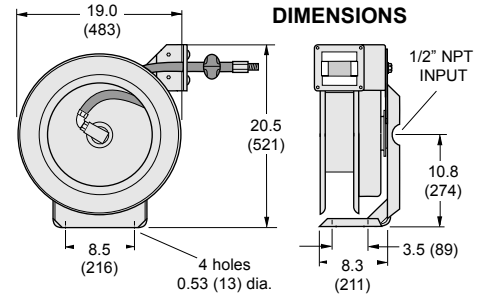

# CLEAN AIR HOSE REELS

**EZ-PULL™ CLEAN AIR HOSE REELS** are engineered to safely and efficiently store the hose from an air line respirator. Gone are loose coils that cause tangled hoses which can lead to dangerous kinks in the air line. User is in complete control. Soft rewind pull means that even if ratchet stop should accidentally be released, hose will not snap back. Reel designed for 50 ft.(15m) x 7/8"(22mm) O.D. neoprene hose supplied by others (MSA part number 455022 or equivalent). All air path parts are stainless steel.

**EZ-PULL CLEAN AIR REELS** include stainless steel air path. Also includes ball stop and ratchet lock. Finish is OSHA safety blue baked-on polyester. 3/4"-16 UNF fitting to fit MSA #455022 hose or equivalent. **Does not include hose.**

**HOSE NOT INCLUDED**

HOSE DATA*			MODEL NUMBER*	REEL SIZE
OUTSIDE DIAMETER in. (mm)	LENGTH MAX. ft. (m)	WEIGHT MAX. lbs. (kg)		
7/8" (22)	50 (15)	15.0 (6.8)	EZ9-5000-CA	EZ9

\*Reel includes ball stop for hose and ratchet lock.

## Locking Cable Reels SERIES ER FOR GENERAL PURPOSE Series "ER"

Includes Cable, Lock & Rigid Base

*General Purpose Reels are ideal for hand pull or mounting on moving machinery.*

WIRE SIZE (AWG)	NO. OF COND.	CABLE LENGTH ft. (m)	WEIGHT COMPLETE lbs. (kg.)	MODEL NUMBER
18	2	45 (13.5)	49 (22.1)	ER21845
18	3	45 (13.5)	49 (22.1)	ER23845
18	4	45 (13.5)	50 (22.5)	ER41845
16	2	45 (13.5)	49 (22.1)	ER21645
16	3	45 (13.5)	45 (20.3)	ER31645
16	4	40 (12.0)	46 (20.7)	ER41640
14	2	40 (12.0)	51 (22.9)	ER21440
14	3	35 (10.5)	47 (21.2)	ER31435
14	4	25 (7.5)	46 (20.7)	ER41425
12	2	25 (7.5)	50 (22.5)	ER21225
12	3	25 (7.5)	47 (21.2)	ER31225
12	4	25 (7.5)	48 (21.6)	ER41225