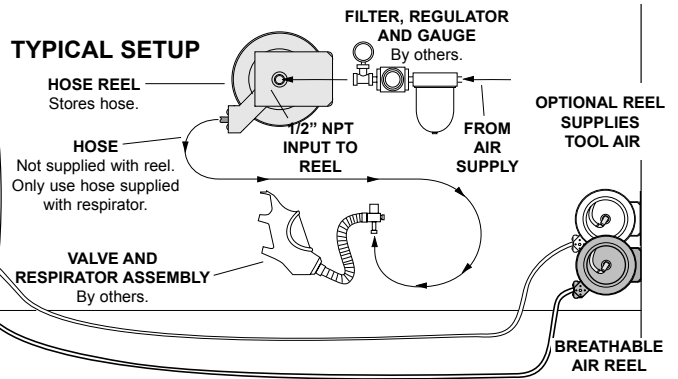

# CLEAN AIR HOSE REELS

**EZ-PULL™ CLEAN AIR HOSE REELS** are engineered to safely and efficiently store the hose from an air line respirator. Gone are loose coils that cause tangled hoses which can lead to dangerous kinks in the air line. User is in complete control. Soft rewind pull means that even if ratchet stop should accidentally be released, hose will not snap back. Reel designed for 50 ft.(15m) x 7/8"(22mm) O.D. neoprene hose supplied by others (MSA part number 455022 or equivalent). All air path parts are stainless steel.

**EZ-PULL CLEAN AIR REELS** include stainless steel air path. Also includes ball stop and ratchet lock. Finish is OSHA safety blue baked-on polyester. 3/4"-16 UNF fitting to fit MSA #455022 hose or equivalent. **Does not include hose.**

**HOSE NOT INCLUDED**

HOSE DATA*			MODEL NUMBER*	REEL SIZE
OUTSIDE DIAMETER in. (mm)	LENGTH MAX. ft. (m)	WEIGHT MAX. lbs. (kg)		
7/8" (22)	50 (15)	15.0 (6.8)	EZ9-5000-CA	EZ9

\*Reel includes ball stop for hose and ratchet lock.

- Cable
- Rigid Mounting Base
- Ratchet Lock with "OFF"

General Purpose Reels are CSA listed.

**IN-LINE PAYOUT**  
Cable Guide Not Required

Center mounting (two-way) shown as most efficient in-line application.