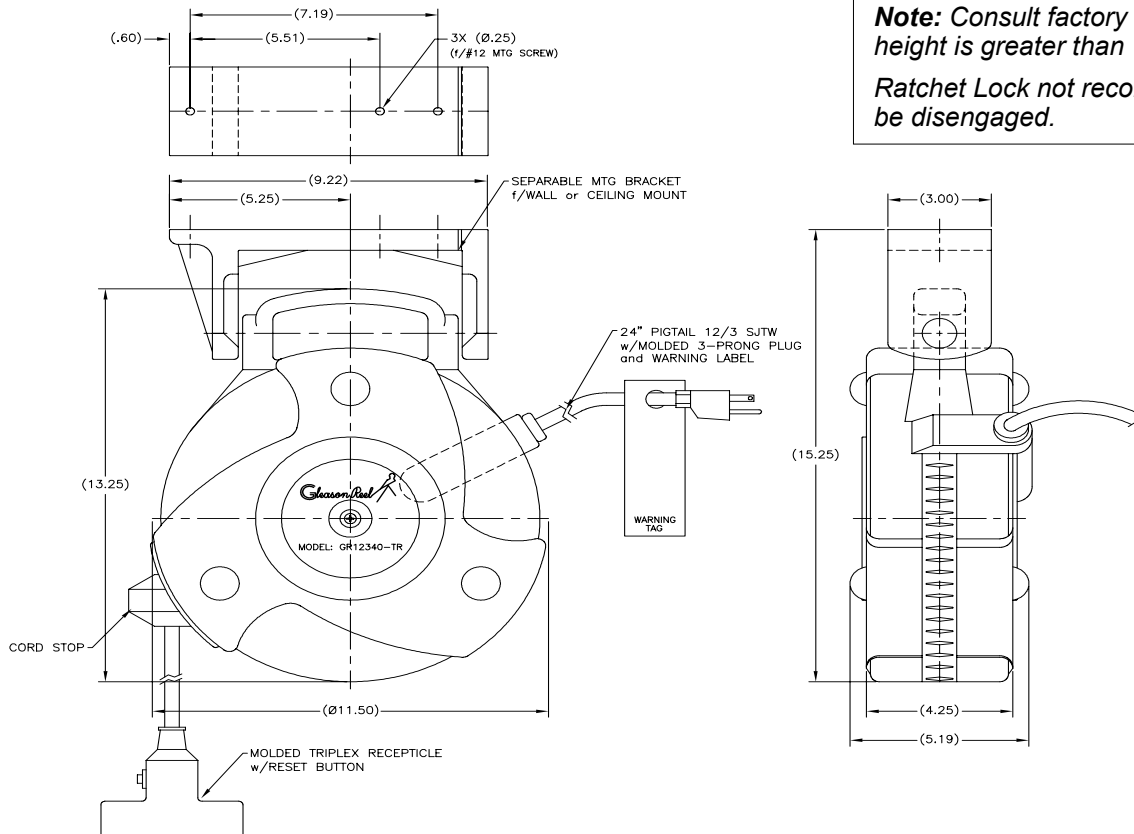

COMMERCIAL CORD REELS

40' Power Supply Cord Reel

- 40' 12/3 SJTW retracting cord with Triple Outlet
- 15-amp circuit breaker with reset button is located in the triple outlet
- 24" 12/3 power inlet cord with molded NEMA 5-15P grounded plug
- Adjustable ball stop allows user to set hang down height
- Wall/Ceiling Mounting Bracket is provided
- UL Listed

Removable bracket allows reel to be disengaged from mount for maximum flexibility

Durable light weight non-metallic housing

40 ft. of 12/3 cord for greater current carrying capacity

Triple tap outlet with supplemental over current protection

Description	Cable Feet (m)	Cable Type	Watts (Max)	Amps	Volts AC	Weight Lbs. (kg)	Catalog Number
Reel with triple tap outlet, black	40 (12)	12/3 SJTW	1,875	15	125	9 (4)	GR12340-TR

Note: Consult factory if mounting height is greater than '20.
Ratchet Lock not recommended to be disengaged.