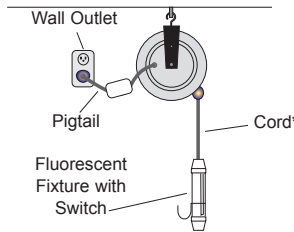

CORD INCLUDED

CONVENIENT WALL OR CEILING MOUNTING

Compact cord reels on this page come with hardware for wall mounting (180° swing) or ceiling mounting (swivel).

NEW!

Model GLED-1840

Reel w/ LED light

Two four-watt, high output LEDs. Provides 5,000K-color bright white light lasting up to 50,000 hrs. Comes with one-watt LED flashlight at the end of the fixture. Covered ON/OFF switch.

NOTE: ETL listed. Not UL listed.

Model GL-1630

*Reel w/ Incandescent Lamp**

Metal Guard/Reflector, Convenience Receptacle in Handle (10 Amp, ground pin), Switch

Model GP-1630

Reel w/ Triple Receptacle on extendible cord, plug on pigtail.

10 Amp Rating

Model GF-1820 or GF-1840

Reel w/ Fluorescent Tube

Twin Lamp (13 watt), Switch

Model GN-1820

Reel w/ Bare cord ends for hard wiring or attachment of custom receptacles or lamps

NOTE: Not UL listed.