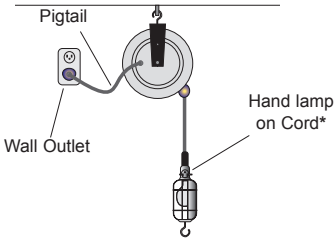

COMPACT CORD REELS

INDOOR MODEL

SPECIFICATIONS

Heavy gauge steel housing with white polyester baked-on finish, hardware for wall or ceiling mounting, positive ratchet lock and cord stop, designed for indoor use. 24 inch (610mm) pigtail, included. Plugs into standard outlet. Also available with bare wire.

CORD INCLUDED

CONVENIENT WALL OR CEILING MOUNTING

Compact cord reels on this page come with hardware for wall mounting (180° swing) or ceiling mounting (swivel).

NEW!

Model GLED-1840

Reel w/ LED light

Two four-watt, high output LEDs. Provides 5,000K-color bright white light lasting up to 50,000 hrs. Comes with one-watt LED flashlight at the end of the fixture. Covered ON/OFF switch.

NOTE: ETL listed. Not UL listed.

Model GL-1630

*Reel w/ Incandescent Lamp**

Metal Guard/Reflector, Convenience Receptacle in Handle (10 Amp, ground pin), Switch

Model GP-1630

Reel w/ Triple Receptacle on extendible cord, plug on pigtail.

10 Amp Rating

Model GF-1820 or GF-1840

Reel w/ Fluorescent Tube

Twin Lamp (13 watt), Switch

Model GN-1820

Reel w/ Bare cord ends for hard wiring or attachment of custom receptacles or lamps

NOTE: Not UL listed.