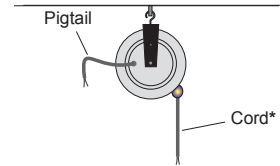

CORD INCLUDED

CONVENIENT WALL OR CEILING MOUNTING

Compact cord reels on this page come with hardware for wall mounting (180° swing) or ceiling mounting (swivel).

NEW!

Model GLED-1840

Reel w/ LED light

Two four-watt, high output LEDs. Provides 5,000K-color bright white light lasting up to 50,000 hrs. Comes with one-watt LED flashlight at the end of the fixture. Covered ON/OFF switch.

NOTE: ETL listed. Not UL listed.

Model GL-1630

*Reel w/ Incandescent Lamp**

Metal Guard/Reflector, Convenience Receptacle in Handle (10 Amp, ground pin), Switch

Model GP-1630

Reel w/ Triple Receptacle on extendible cord, plug on pigtail.

10 Amp Rating

Model GF-1820 or GF-1840

Reel w/ Fluorescent Tube

Twin Lamp (13 watt), Switch

Model GN-1820

Reel w/ Bare cord ends for hard wiring or attachment of custom receptacles or lamps

NOTE: Not UL listed.

*Lamp included in box for user attachment.

Selection Chart for Reels shown on this page

FITTING INCLUDED	CORD TYPE (2)	*CORD LENGTH ft. (m)	MAX AMPS	PIGTAIL LENGTH in. (mm)	PIGTAIL PLUG	REEL DESIGN	REEL SIZE l x h x w in. (mm)	WEIGHT lbs. (kg)	MODEL NUMBER
Incandescent (1)	16/3 SJT	30 (9.0)	10	24 (610)	Yes	Compact	10 x 10 x 3 (254 x 254 x 76)	8.75 (3.9)	GL-1630
Triple Outlet	16/3 SJT	30 (9.0)	10	24 (610)	Yes	Compact	10 x 10 x 3 (254 x 254 x 76)	8.50 (3.8)	GP-1630
Fluorescent	18/2 SVT	20 (6.0)	-	24 (610)	Yes	Compact	7 x 7 x 2 (178 x 178 x 51)	5.50 (2.5)	GF-1820
Fluorescent	18/2 SJTOW-A	40 (12.0)	-	24 (610)	Yes	Compact	10 x 10 x 3 (254 x 254 x 76)	9.50 (4.3)	GF-1840
LED	18/2 SJTOW	40 (12.0)	.065	24 (610)	Yes	Compact	10 x 10 x 3 (254 x 254 x 76)	10.0 (4.5)	GLED-1840
None (4)	18/3 SVT	20 (6.0)	7	24 (610)	No	Compact	7 x 7 x 2 (178 x 178 x 51)	3.00 (1.4)	GN-1820