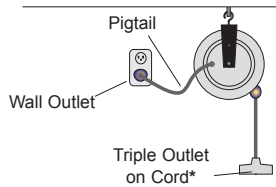

COMPACT CORD REELS

INDOOR MODEL

SPECIFICATIONS

Heavy gauge steel housing with white polyester baked-on finish, hardware for wall or ceiling mounting, positive ratchet lock and cord stop, designed for indoor use. 24 inch (610mm) pigtail, included. Plugs into standard outlet. Also available with bare wire.

CORD INCLUDED

CONVENIENT WALL OR CEILING MOUNTING

Compact cord reels on this page come with hardware for wall mounting (180° swing) or ceiling mounting (swivel).

NEW!

Model GLED-1840

Reel w/ LED light

Two four-watt, high output LEDs. Provides 5,000K-color bright white light lasting up to 50,000 hrs. Comes with one-watt LED flashlight at the end of the fixture. Covered ON/OFF switch.

NOTE: ETL listed. Not UL listed.

Model GL-1630

*Reel w/ Incandescent Lamp**

Metal Guard/Reflector, Convenience Receptacle in Handle (10 Amp, ground pin), Switch

Model GP-1630

Reel w/ Triple Receptacle on extendible cord, plug on pigtail.

10 Amp Rating

Model GF-1820 or GF-1840

Reel w/ Fluorescent Tube

Twin Lamp (13 watt), Switch

Model GN-1820

Reel w/ Bare cord ends for hard wiring or attachment of custom receptacles or lamps

NOTE: Not UL listed.