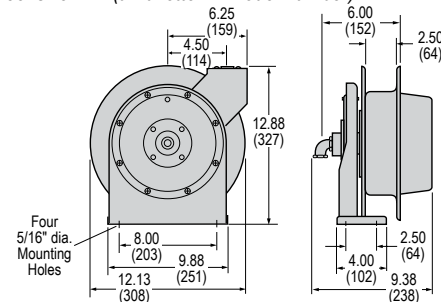

CORD REEL DIMENSIONS—inches (mm)
Reel size "A" (third letter in model number)

CORD REEL DIMENSIONS—inches (mm)
Reel size "C" (third letter in model number)

Optional 340° Pivot Base
Model RC-PB-B (left, above)