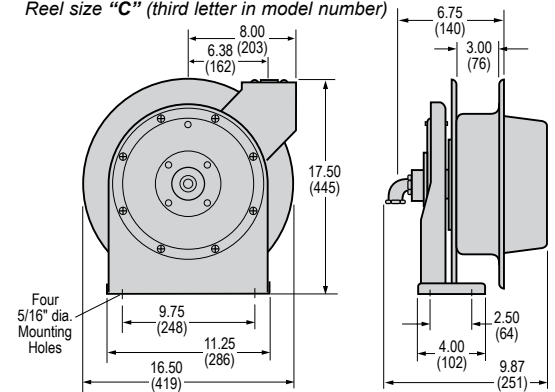

CORD REEL DIMENSIONS—inches (mm)
Reel size "A" (third letter in model number)

CORD REEL DIMENSIONS—inches (mm)
Reel size "C" (third letter in model number)

Optional 340° Pivot Base
Model RC-PB-B (left, above)