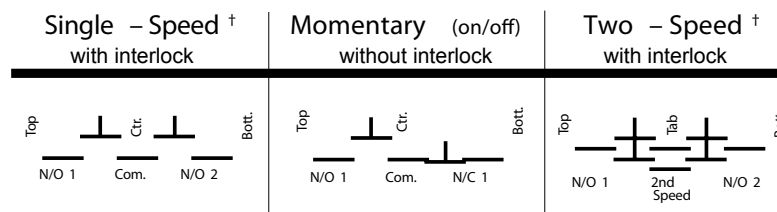

2030 Two-Button Compact Pendant Station Pricing

Discount Code ED

Part Number	Description	List Price
59720-002	Single-Speed with mechanical interlock between buttons	\$142
59720-102	Momentary - NO/NC without mechanical interlock	\$142
59720-202	Two-Speed with mechanical interlock between buttons	\$213
59721-002 (optional)	Cord Connector Kit, NEMA 4X	\$15

Contact Ratings			— Single Break		
Single Speed			Two Speed		
AC NEMA A300	120V 6A 240V * 3A		AC NEMA B300	120V 3A 240V * 1.5A	
DC NEMA P300	125V 1.1A 250V 0.55A		DC	125V — 250V —	

* OSHA limits pendant voltage to 150VAC or 300VDC

Wiring Diagrams

† Single-speed and two-speed stations are mechanically interlocked to prevent actuating both buttons simultaneously.