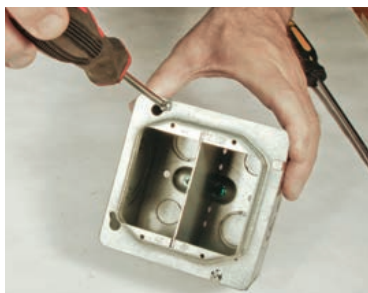

Features

- 4-11/16" square, 3-1/4" deep box
- Accepts standard 4-11/16" square covers
- Includes knockouts - 1/2" through 2"
- Three pre-installed ground screws
- Raised ground screw surface
- Accepts UL Listed Voltage Partition - Cat. No. 981
- Mounts on existing 4-11/16" square box positioning brackets
- cULus Listed

260

Accepts Connectors up to 2", and standard 4-11/16" Square Covers

For Combination Power, A/V, and Data Applications

NOW AVAILABLE!
RACO PART NO. 260H

UL Listed Voltage Partition

Catalog No. 981 - Compatible with Raised Covers: 1/2", 3/4", and 1-1/4"