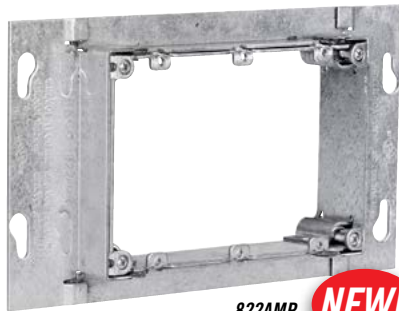

822AMR

NEW!