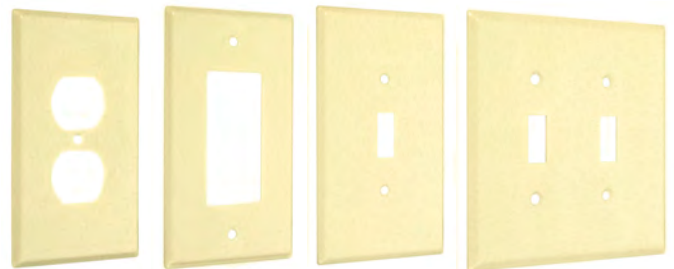

JUMBO METAL WALLPLATES

WHITE SMOOTH

WJW-D WJW-R WJW-T WJW-TT

WHITE TEXTURED

WJTW-D WJTW-R WJTW-T WJTW-TT

IVORY SMOOTH

WJI-D WJI-R WJI-T WJI-TT

IVORY TEXTURED

WJTI-D WJTI-R WJTI-T WJTI-TT

CATALOG #	DESCRIPTION	COLOR	PKG. TYPE	STD. PKG.	BARCODE
<b>Jumbo Metal Wallplate: White Smooth</b>					
WJW-T	Toggle	White Smooth	Polybag	20	
WJW-TT	2-Toggle	White Smooth	Polybag	10	
WJW-R	Decorator/Rocker	White Smooth	Polybag	20	
WJW-D	Duplex	White Smooth	Polybag	20	
<b>Jumbo Metal Wallplate: White Textured</b>					
WJTW-T	Toggle	Textured White	Polybag	20	
WJTW-TT	2-Toggle	Textured White	Polybag	10	
WJTW-R	Decorator/Rocker	Textured White	Polybag	20	
WJTW-D	Duplex	Textured White	Polybag	20	
<b>Jumbo Metal Wallplate: Ivory Smooth</b>					
WJI-T	Toggle	Ivory Smooth	Polybag	20	
WJI-TT	2-Toggle	Ivory Smooth	Polybag	10	
WJI-R	Decorator/Rocker	Ivory Smooth	Polybag	20	
WJI-D	Duplex	Ivory Smooth	Polybag	20	
<b>Jumbo Metal Wallplate: Ivory Textured</b>					
WJTI-T	Toggle	Textured Ivory	Polybag	20	
WJTI-TT	2-Toggle	Textured Ivory	Polybag	10	
WJTI-R	Decorator/Rocker	Textured Ivory	Polybag	20	
WJTI-D	Duplex	Textured Ivory	Polybag	20	